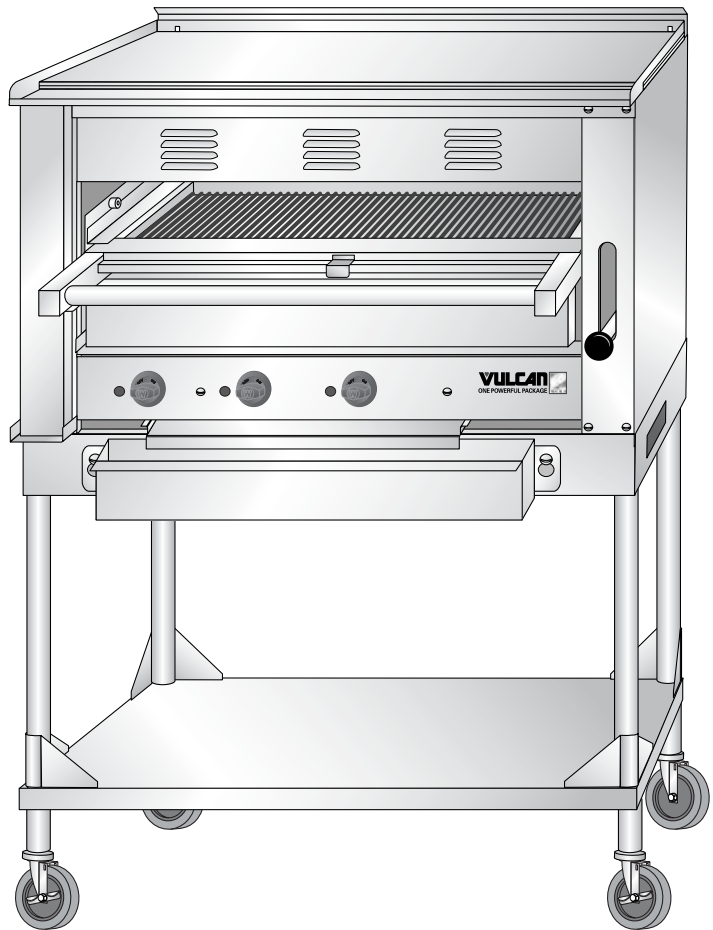

VULCAN

CATALOG OF REPLACEMENT PARTS

GAS FIRED STEAK BROILER

MODEL

VST4B

ML-136590-Z

For additional information on Vulcan-Hart or to locate an authorized parts and service provider in your area, visit our website at www.vulcanhart.com.