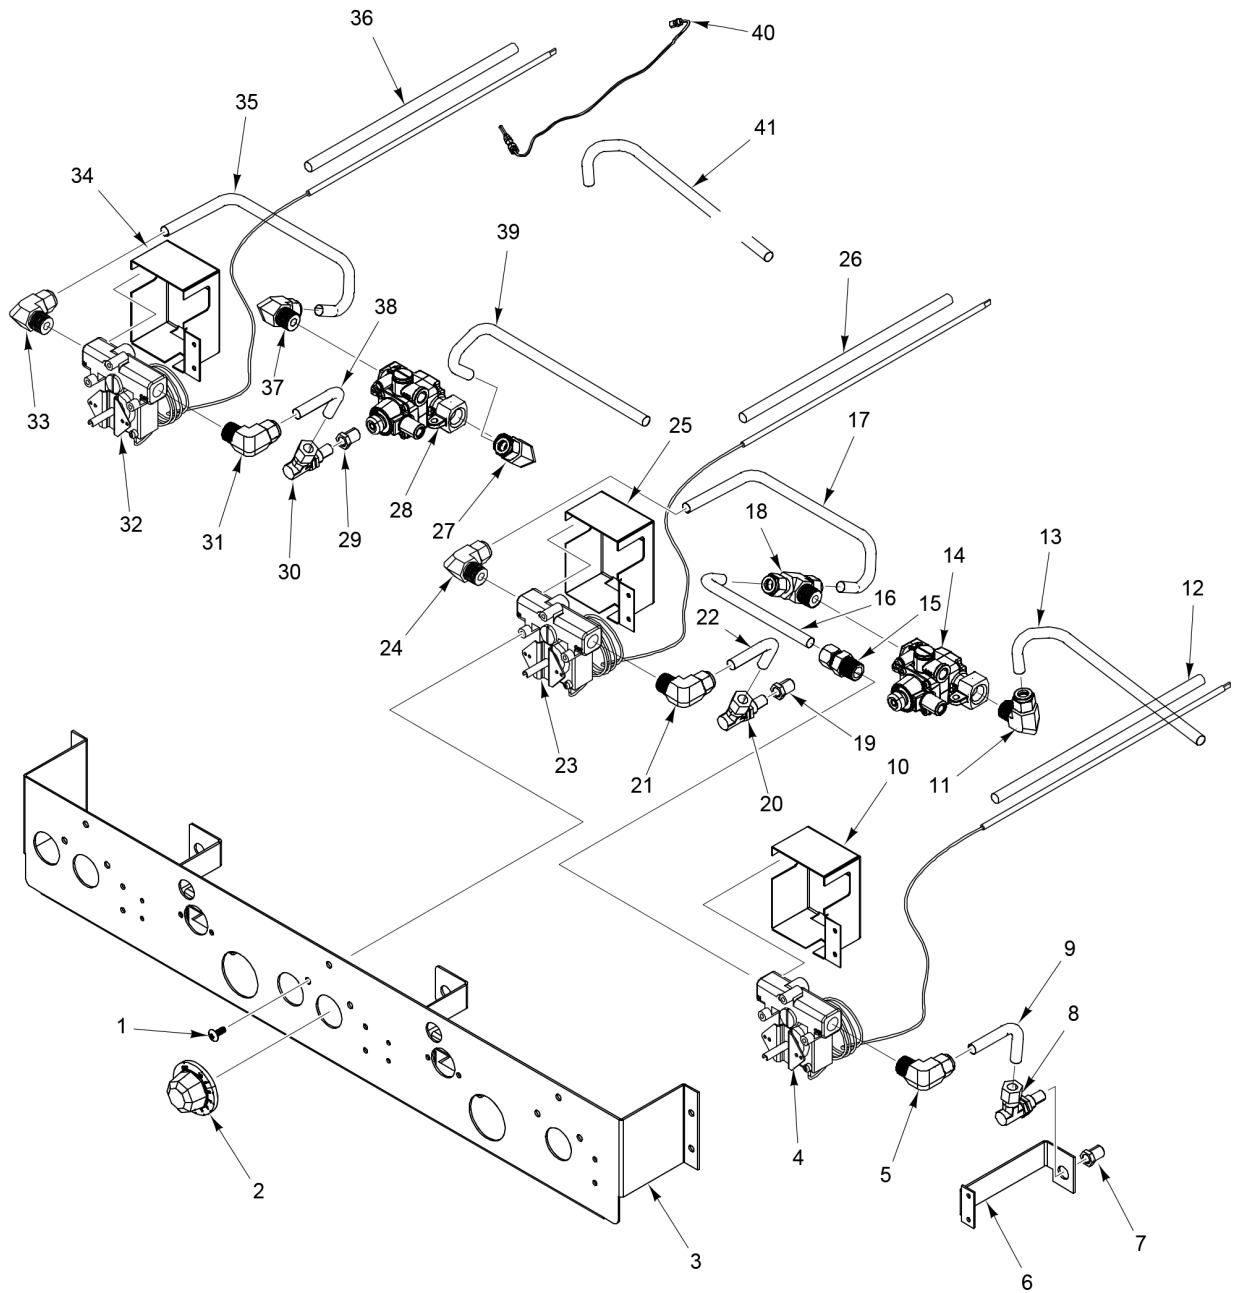

PL-59705

**THERMOSTAT GRIDDLE CONTROL ASSEMBLY
(36 INCH)**

**THERMOSTAT GRIDDLE CONTROL ASSEMBLY
(36 INCH)***

ILLUS.	PART NO.	NAME OF PART	AMT.
PL-59705			
1	00-730228	Self-Tapping Screw 10-24 x 1/2 Phil. Truss Hd.....	9
2	00-498086-00007	Knob - Griddle.....	3
3	00-922186-0000A	Weldment - Control Panel.....	1
4	00-498096-00550	Valve (550F) T-Stat Combo.....	1
5	00-719376	Elbow 3/8 x 3/8.....	1
6	00-921071	Bracket - Right Orifice.....	1
*7		Orifice.....	1
8	00-719383	Elbow 3/8 Orifice.....	1
9	00-928037	Flex Tubing (3/8 x 5 In. GS-Nozzle).....	1
10	00-921167	GS Cover.....	1
11	00-719376	Elbow 3/8 x 3/8.....	1
12	00-719566	Sleeving - Silicon.....	1
13	00-722221	Flex Tubing (3/8 x 12 In.).....	1
14	00-922203	Valve - Safety (WP22K-2511-2-1).....	1
15	00-719377	Connector - Straight 3/8 x 3/8 (Brass).....	1
16	00-722425	Tube - Flex (3/8 x 8 In.).....	1
17	00-722221	Flex Tubing (3/8 x 12 In.).....	1
18	00-498028	Tee 3/8 Male Compression.....	1
*19		Orifice.....	1
20	00-719383	Elbow 3/8 Orifice.....	1
21	00-719376	Elbow 3/8 x 3/8.....	1
22	00-928037	Flex Tubing (3/8 x 5 In. GS-Nozzle).....	1
23	00-498096-00550	Valve (550F) T-Stat Combo.....	1
24	00-719376	Elbow 3/8 x 3/8.....	1
25	00-921167	GS Cover.....	1
26	00-719566	Sleeving - Silicon.....	1
27	00-719376	Elbow 3/8 x 3/8.....	1
28	00-922203	Valve - Safety (WP22K-2511-2-1).....	1
*29		Orifice.....	1
30	00-719383	Elbow 3/8 Orifice.....	1
31	00-719376	Elbow 3/8 x 3/8.....	1
32	00-498096-00550	Valve (550F) T-Stat Combo.....	1
33	00-719376	Elbow 3/8 x 3/8.....	1
34	00-921167	GS Cover.....	1
35	00-722221	Flex Tubing (3/8 x 12 In.).....	1
36	00-719566	Sleeving - Silicon.....	1
37	00-719376	Elbow 3/8 x 3/8.....	1
38	00-928037	Flex Tubing (3/8 x 5 In. GS-Nozzle).....	1
39	00-722425	Tube - Flex (3/8 x 8 In.).....	1
40	00-714268	Thermocouple.....	2
41	00-426505-00012	Tubing - Pilot Flex 1/4 O.D. x 12 In.....	2

* 11/16/15

* (See Orifice Chart)