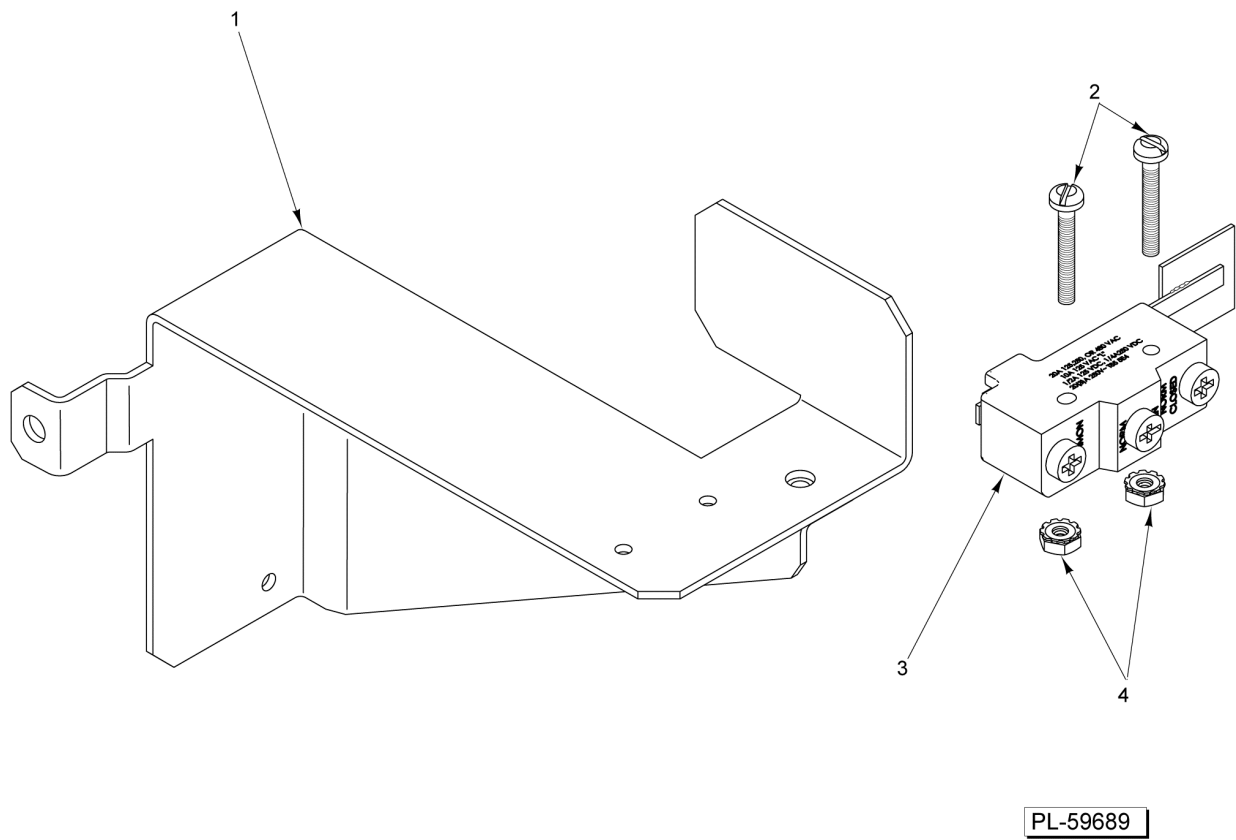

PL-59690

**STANDARD OVEN CONTROL  
(30 INCH)**

**STANDARD OVEN CONTROL  
(30 INCH)**

ILLUS.	PART NO.	NAME OF PART	AMT.
PL-59690			
1	00-922019	Screw 10-24 x 1.....	2
2	00-922020	BJ Thermostat.....	1
3	00-922015	Elbow.....	1
4	00-730534	Nut 10-24 Hex KEPS.....	2
5	00-922017	Fitting 1/8 x 7/16.....	1
6	00-922179	Panel - Control (Standard).....	1
7	00-922046	Knob - Adjustable BJ Thermostat.....	1
8	00-922160-0000A	Valve Assy. - Safety.....	1
	00-412788-00004	Thermocouple - 48" Lg.....	1
9	00-426508-00008	Flex Tubing (8 In.).....	1
10	00-922178	Bracket - Controller.....	1
11	00-498356	Pipe - Flanged Thermostat Mount.....	1

PL-59691

**CONVECTION OVEN CONTROL  
(30 INCH)**

**CONVECTION OVEN CONTROL  
(30 INCH)**

ILLUS.	PART NO.	NAME OF PART	AMT.
PL-59691			
1	00-426508-00008	Flex Tubing (8 In.).....	1
2	FP-085-68	Fitting- Elbow (7/16 TBG X 3/8 MPT).....	1
3	00-498096-00550	Valve (550F) T-Stat Combo.....	1
4	FP-085-42	Fitting - Tube (7/16 TBG X 3/8 MPT).....	1
5	00-426508-00008	Flex Tubing (8 In.).....	1
6	00-921369	Panel - Control (Convection).....	1
7	00-428617	Knob - Thermostat.....	1
8	00-921528	Switch - Rocker.....	1
9	00-922180	Bracket - Mounting.....	1
10	00-922160-0000A	Valve Assy. - Safety.....	1
	00-412788-00004	Thermocouple - 48" Lg.....	1
11	FP-085-42	Fitting - Tube (7/16 TBG X 3/8 MPT).....	1
12	00-770085-00002	Solenoid.....	1
13	FP-085-42	Fitting - Tube (7/16 TBG X 3/8 MPT).....	1