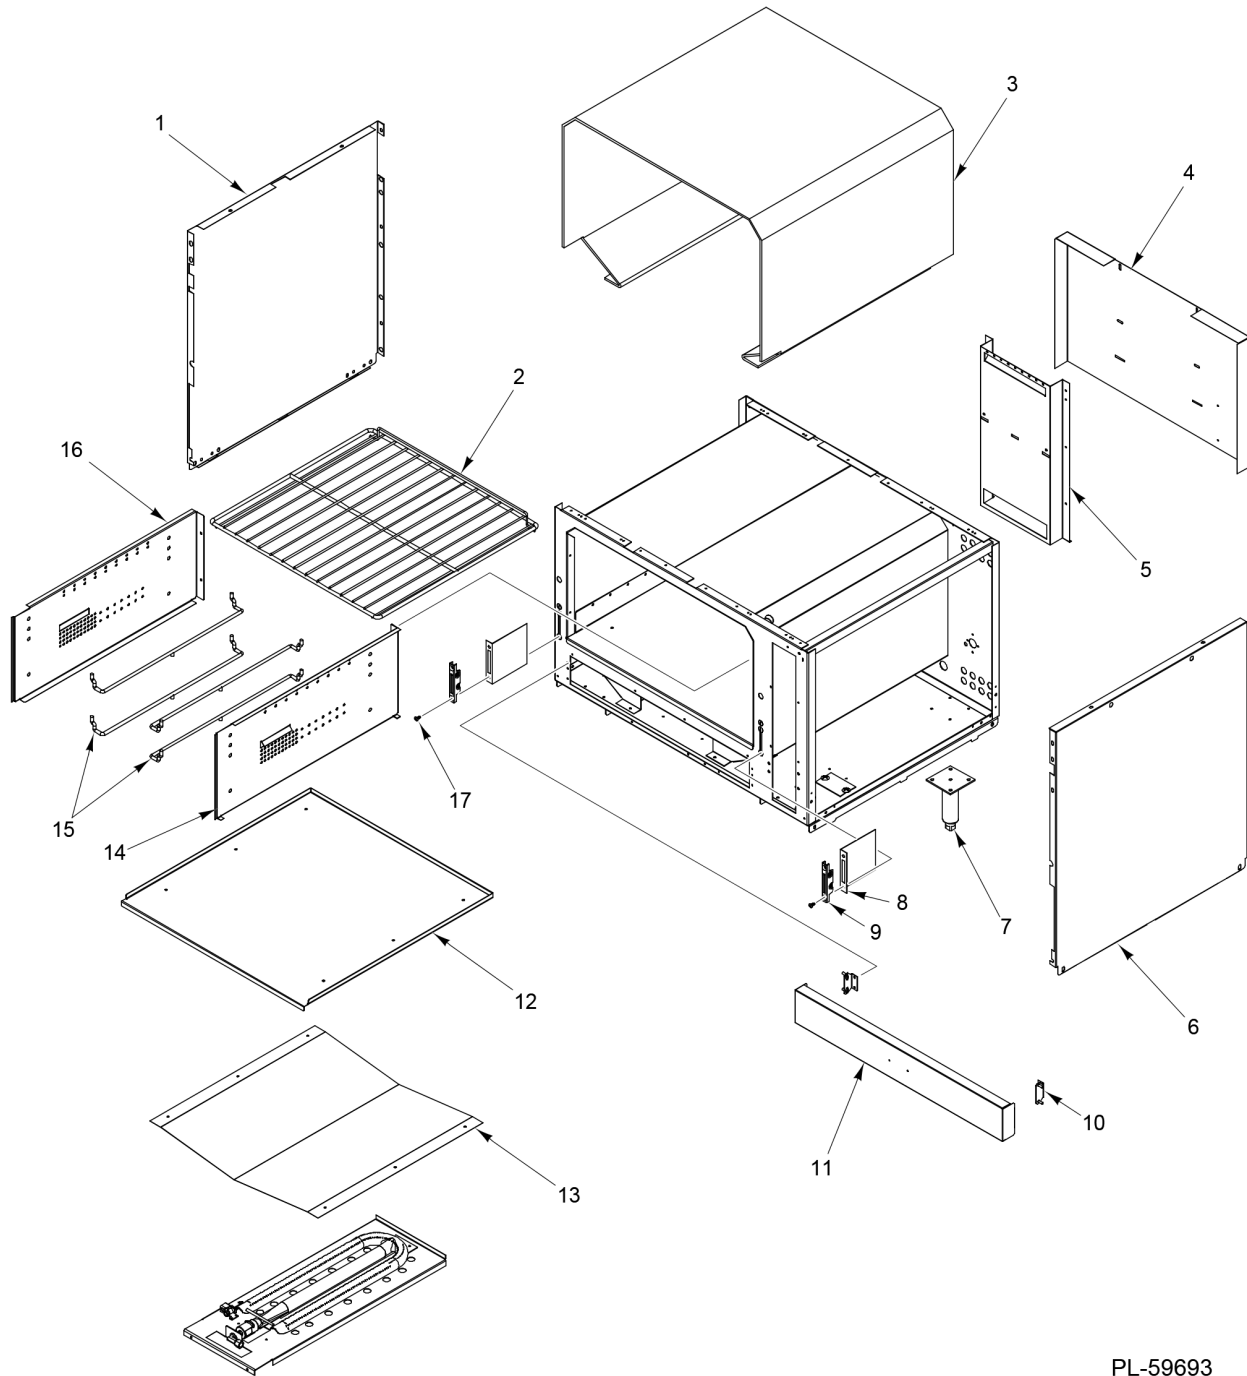

PL-59693

**STANDARD OVEN CAVITY
(36 INCH)**

**STANDARD OVEN CAVITY
(36 INCH)**

ILLUS.	PART NO.	NAME OF PART	AMT.
PL-59693			
1	00-921807	Panel - Side.....	1
2	00-921010-0000A	Oven Rack (30 In.).....	2
3	00-921035	Insulation Blanket.....	1
4	00-921723	Flue - Rear.....	1
5	00-921799	Channel - Back Flue.....	1
6	00-921807	Panel - Side.....	1
7	00-413112-00012	Leg (6 In.).....	4
8	00-921095	Insulation - Door Hinge.....	2
9	00-497029-00001	Door Hinge Stop.....	2
10	00-428179-000G1	Bracket - Kick Panel Mounting.....	2
11	00-921721	Kick Panel Assy.....	1
12	00-921015	Cavity Bottom (30 In.).....	1
13	00-921080	Flame Deflector.....	1
14	00-921078	Side Panel - Right.....	1
15	00-921064	Guide - Rack.....	4
16	00-921073	Side Panel - Left.....	1
17	00-723369	Mach. Screw 1/4-20 x 1/2 Phil. Truss Hd.....	4