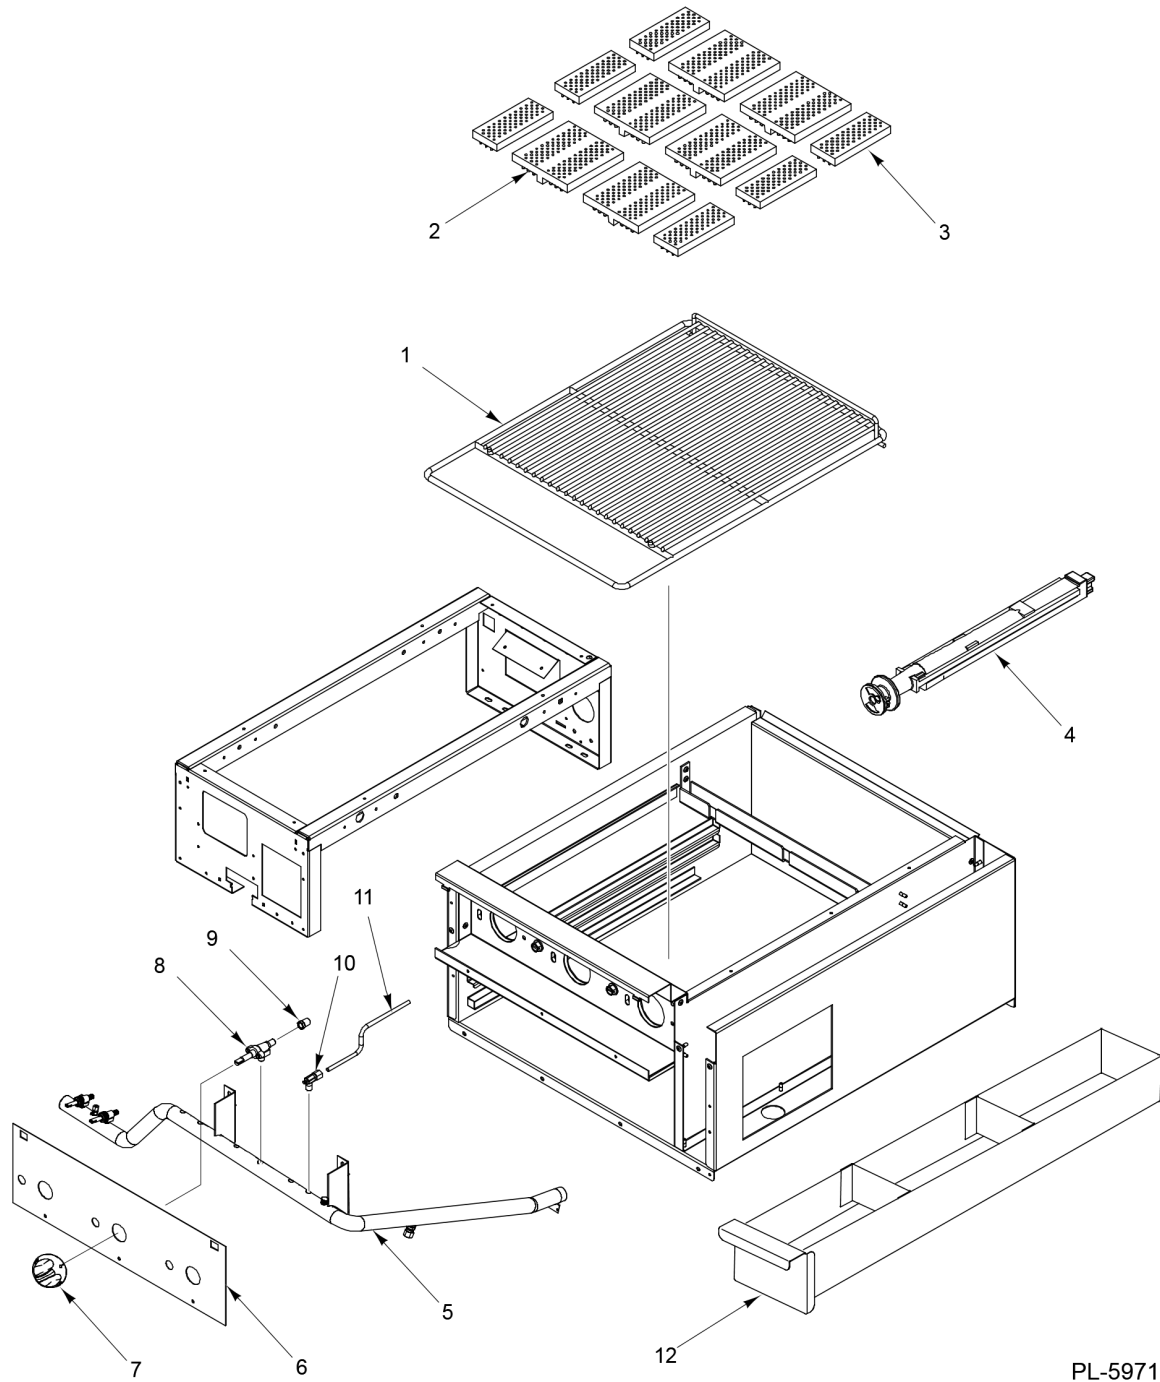

PL-59710

GRIDDLE/BROILER BURNER AND MANIFOLD

GRIDDLE/BROILER BURNER AND MANIFOLD

ILLUS.	PART NO.	NAME OF PART	AMT.
PL-59710			
1	00-417632-00001	Rack - Broiler Griddle.....	1
2	00-404145-00001	Broiler Brick - Center.....	6
3	00-417698-00001	Broiler Brick - Side.....	6
4	00-411684-000G1	Burner (Griddle/Broiler).....	3
5	00-922210-0000A	Manifold Weldment.....	1
6	00-927679	Panel.....	1
7	00-497246-00001	Knob - Griddle/Broiler.....	3
8	00-497240-00001	Valve - Manifold.....	3
*9		Valve Hood.....	3
10	00-404193-00001	Valve - Pilot.....	3
11	00-497062-000G1	Tube Assy. - Pilot (Broiler (260)).....	3
12	00-927680-0000A	Can Assy. - Grease.....	1

* (See Orifice Chart)