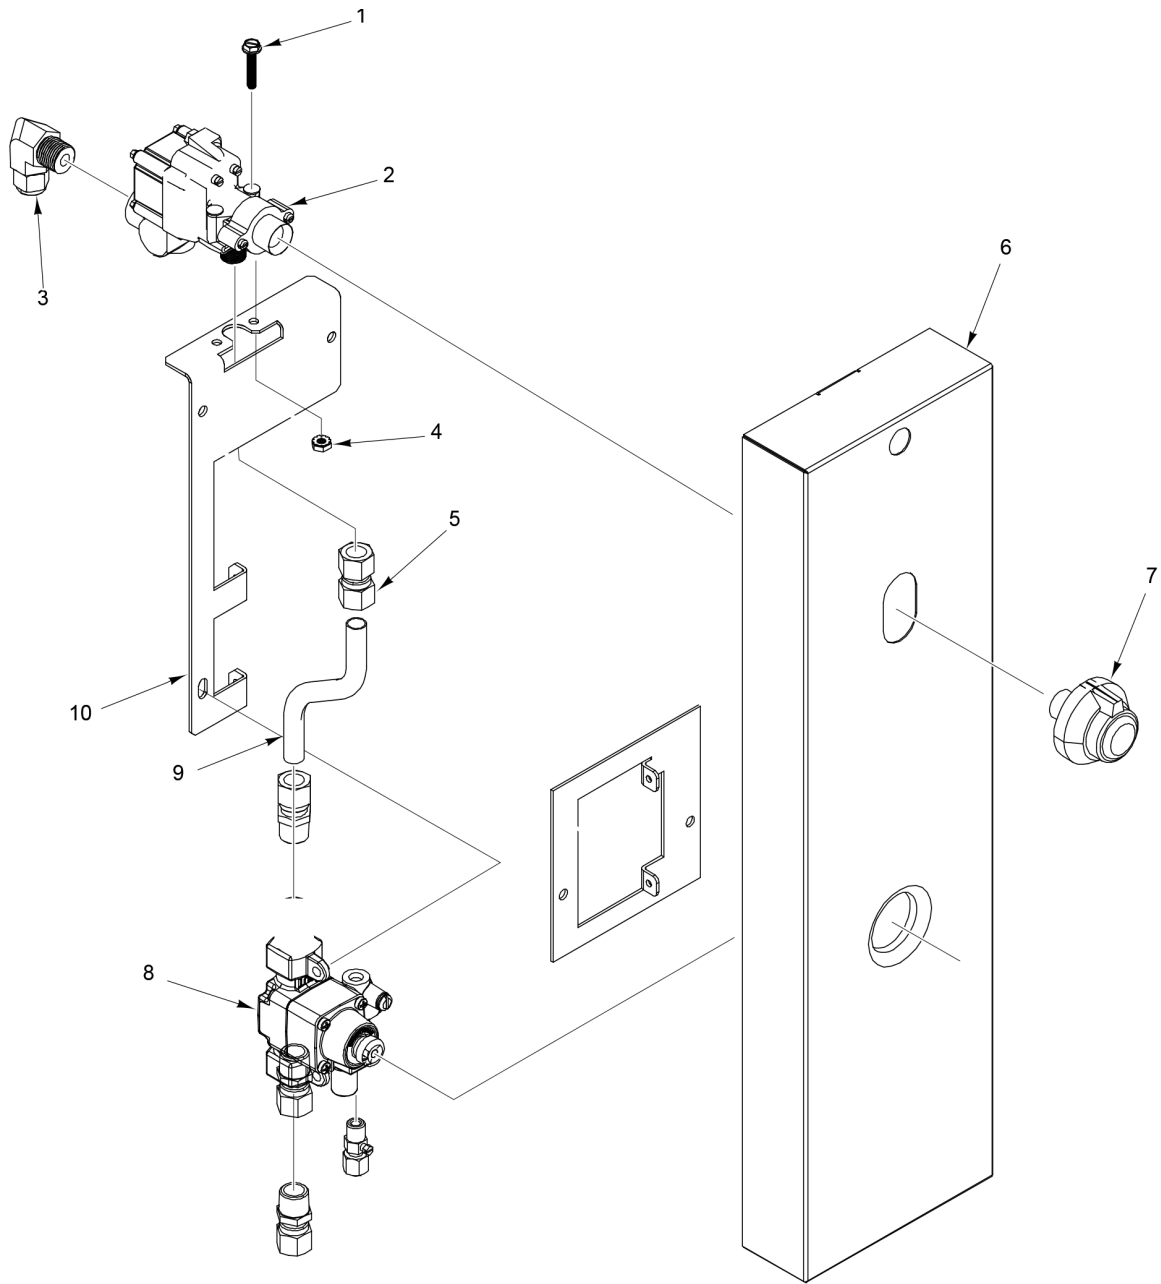

PL-59690

**STANDARD OVEN CONTROL
(30 INCH)**

**STANDARD OVEN CONTROL
(30 INCH)**

ILLUS.	PART NO.	NAME OF PART	AMT.
PL-59690			
1	00-922019	Screw 10-24 x 1.....	2
2	00-922020	BJ Thermostat.....	1
3	00-922015	Elbow.....	1
4	00-730534	Nut 10-24 Hex KEPS.....	2
5	00-922017	Fitting 1/8 x 7/16.....	1
6	00-922179	Panel - Control (Standard).....	1
7	00-922046	Knob - Adjustable BJ Thermostat.....	1
8	00-922160-0000A	Valve Assy. - Safety.....	1
	00-412788-00004	Thermocouple - 48" Lg.....	1
9	00-426508-00008	Flex Tubing (8 In.).....	1
10	00-922178	Bracket - Controller.....	1
11	00-498356	Pipe - Flanged Thermostat Mount.....	1