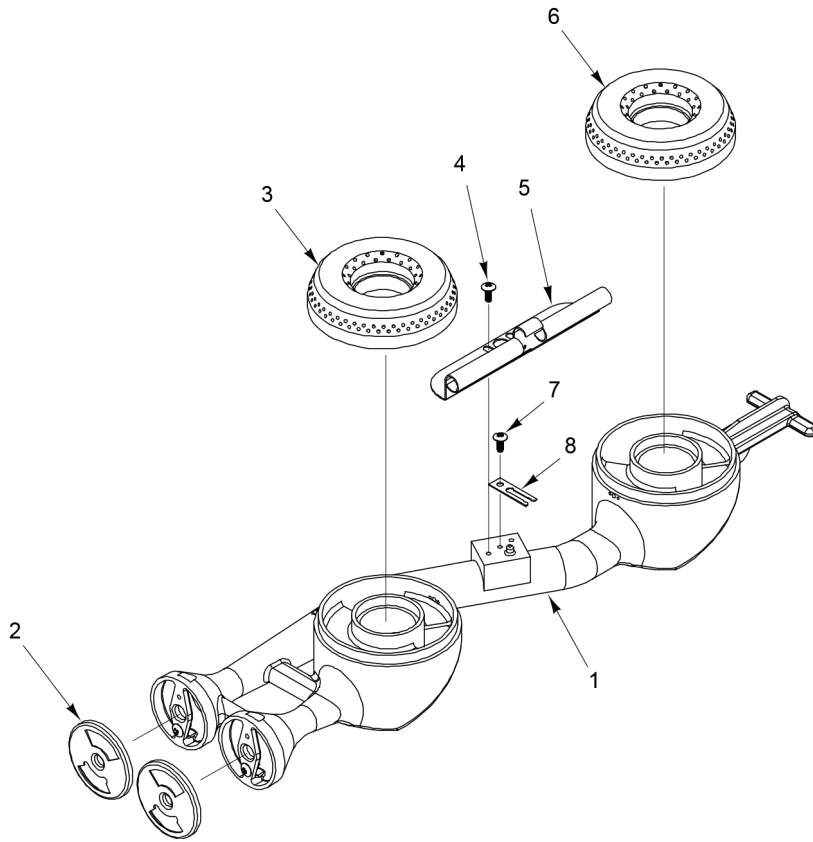

PL-59703

OPEN TOP BURNER ASSEMBLY

OPEN TOP BURNER ASSEMBLY

ILLUS.	PART NO.	NAME OF PART	AMT.
PL-59703			
1	00-763209-000A1	Open Top Burner (Venturi) (Includes items 2, 3, 4, 5, 6, 7, and 8).....	1
2	00-719329	Air Mixer Assy.....	2
3	00-417608-00001	Burner Head.....	1
4	00-730228	Self-Tapping Screw 10-24 x 1/2 Phil. Truss Hd.....	2
5	00-787275-00001	Flash Tube.....	1
6	00-417608-00001	Burner Head.....	1
7	00-730228	Self-Tapping Screw 10-24 x 1/2 Phil. Truss Hd.....	1
8	00-413302-00001	Clip - Pilot Mounting.....	1