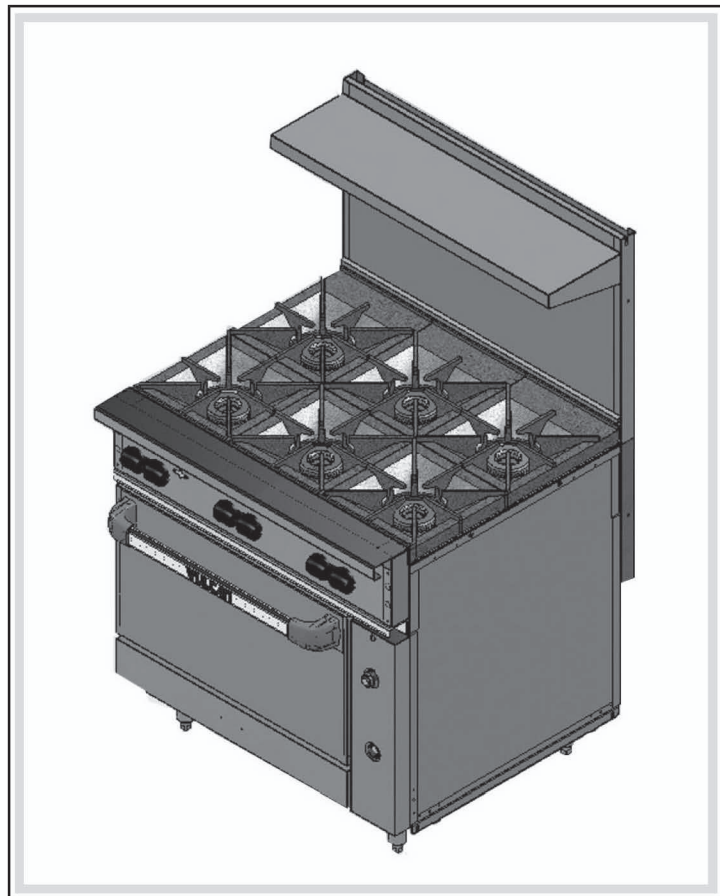

For additional information on Vulcan-Hart Company or to locate an authorized parts and service provider in your area, visit our website at www.vulcanequipment.com