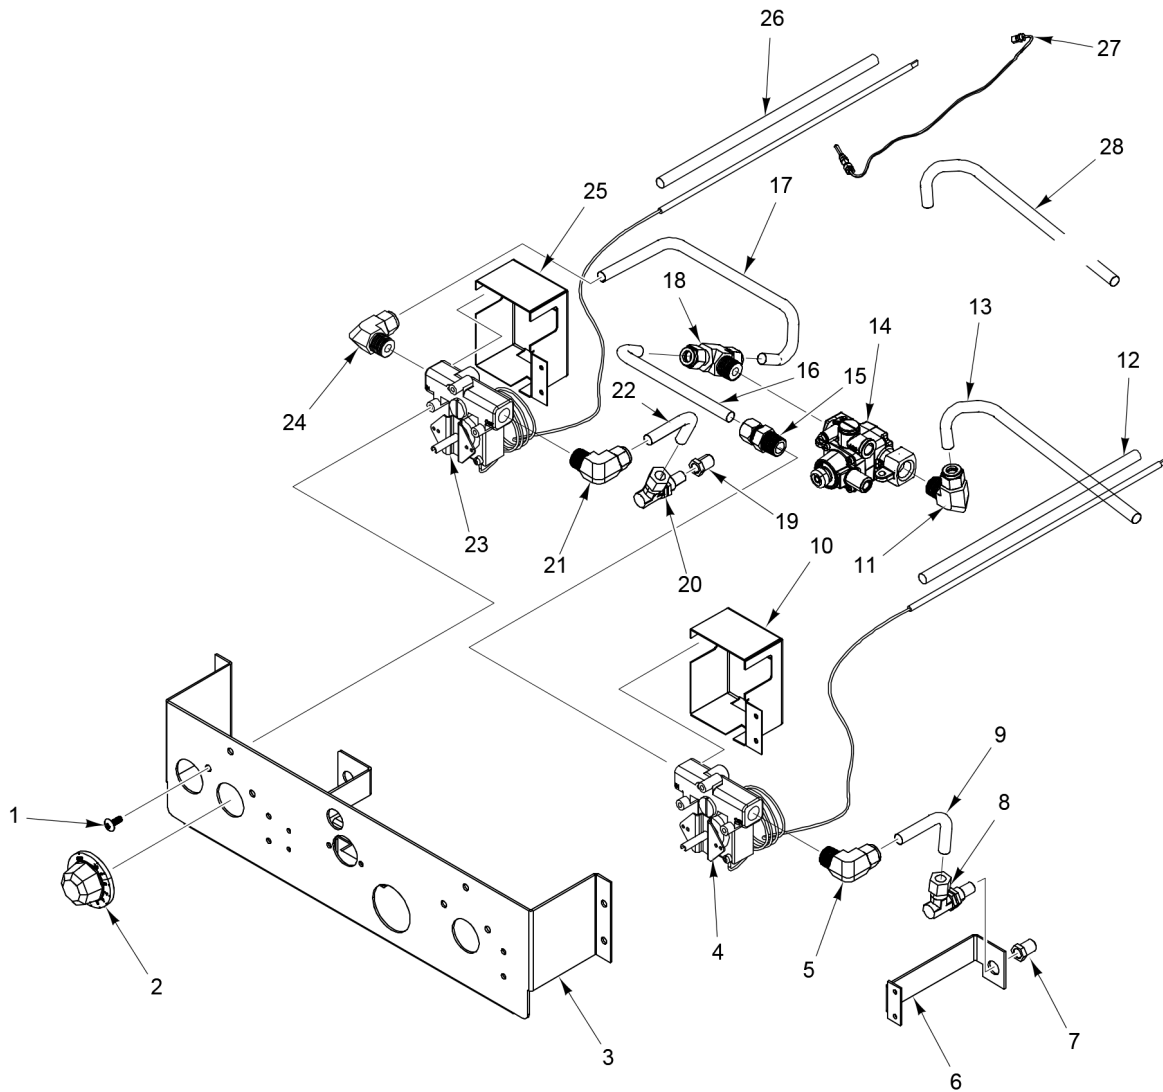

PL-59706

**THERMOSTAT GRIDDLE CONTROL ASSEMBLY
(24 INCH)**

**THERMOSTAT GRIDDLE CONTROL ASSEMBLY
(24 INCH)**

ILLUS.	PART NO.	NAME OF PART	AMT.
PL-59706			
1	00-730228	Self-Tapping Screw 10-24 x 1/2 Phil. Truss Hd.....	6
2	00-498086-00007	Knob - Griddle.....	2
3	00-922191-0000A	Weldment - Control Panel.....	1
4	00-498096-00550	Valve (550F) T-Stat Combo.....	1
5	00-719376	Elbow 3/8 x 3/8.....	1
6	00-921071	Bracket - Right Orifice.....	1
*7		Orifice.....	1
8	00-719383	Elbow 3/8 Orifice.....	1
9	00-928037	Flex Tubing (3/8 x 5 In. GS-Nozzle).....	1
10	00-921167	GS Cover.....	1
11	00-719376	Elbow 3/8 x 3/8.....	1
12	00-719566	Sleeving - Silicon.....	1
13	00-722221	Flex Tubing (3/8 x 12 In.).....	1
14	00-922203	Valve - Safety (WP22K-2511-2-1).....	1
15	00-719377	Connector - Straight 3/8 x 3/8 (Brass).....	1
16	00-722425	Tube - Flex (3/8 x 8 In.).....	1
17	00-722221	Flex Tubing (3/8 x 12 In.).....	1
18	00-498028	Tee 3/8 Male Compression.....	1
*19		Orifice.....	1
20	00-719383	Elbow 3/8 Orifice.....	1
21	00-719376	Elbow 3/8 x 3/8.....	1
22	00-928037	Flex Tubing (3/8 x 5 In. GS-Nozzle).....	1
23	00-498096-00550	Valve (550F) T-Stat Combo.....	1
24	00-719376	Elbow 3/8 x 3/8.....	1
25	00-921167	GS Cover.....	1
26	00-719566	Sleeving - Silicon.....	1
27	00-714268	Thermocouple.....	1
28	00-426505-00012	Tubing - Pilot Flex 1/4 O.D. x 12 In.....	1

* (See Orifice Chart)