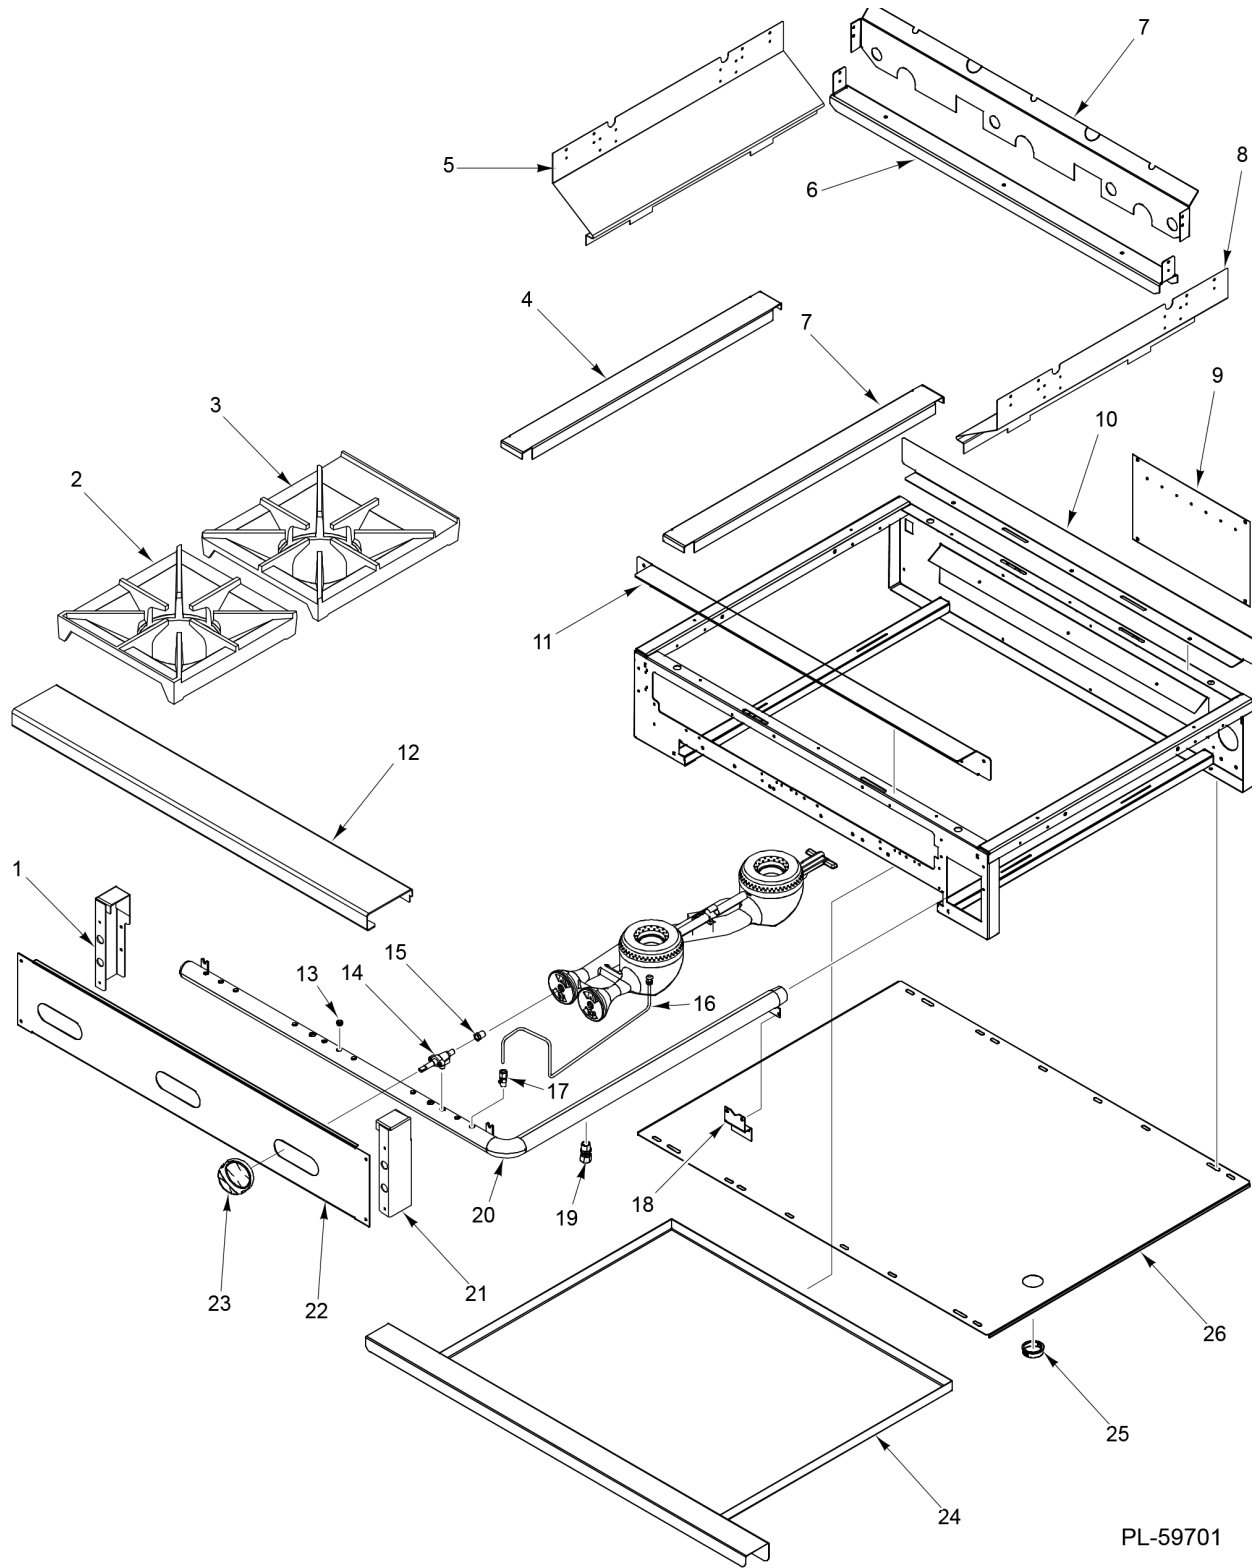

**OPEN TOP BURNER MODULE
(36 INCH)**

**OPEN TOP BURNER MODULE
(36 INCH)**

ILLUS. PL-59701	PART NO.	NAME OF PART	AMT.
1	00-921883	Bracket - Manifold Cover (LH).....	1
2	00-925000	Grate - Front.....	2
3	00-925001	Grate - Rear.....	2
4	00-921794	Support - Grate.....	1
5	00-925015	Drip Pan Guide.....	1
6	00-925035	Deflector - Rear.....	1
7	00-921794	Support - Grate.....	1
8	00-925015	Drip Pan Guide.....	1
9	00-921410	Cover - Flue.....	1
10	00-921148	Heat Shield Rear.....	1
11	00-921886	Bracket - Front Top.....	1
12	00-921884-00036	Bull Nose (36 In.).....	1
13	00-719370	Plug.....	AR
14	00-719221	Valve - Manual.....	1
*15		Cap.....	1
16	00-921107-0000A	Pilot Tube/Tip Assy.....	1
17	00-719189	Valve - Single Pilot.....	1
18	00-922125	Bracket.....	1
19	FP-085-42	Fitting - Tube (7/16 TBG X 3/8 MPT).....	1
20	00-922144-0000A	Manifold.....	1
21	00-921882	Bracket - Manifold Cover (RH).....	1
22	00-921885-00036	Cover - Gas Manifold.....	1
23	00-428300	Knob.....	AR
24	00-921044-0000A	Weldment - Crumb Tray.....	1
25	2240-2241	Grommet - Heyco.....	1
26	00-922006	Support - Insulation.....	AR

* (See Orifice Chart)