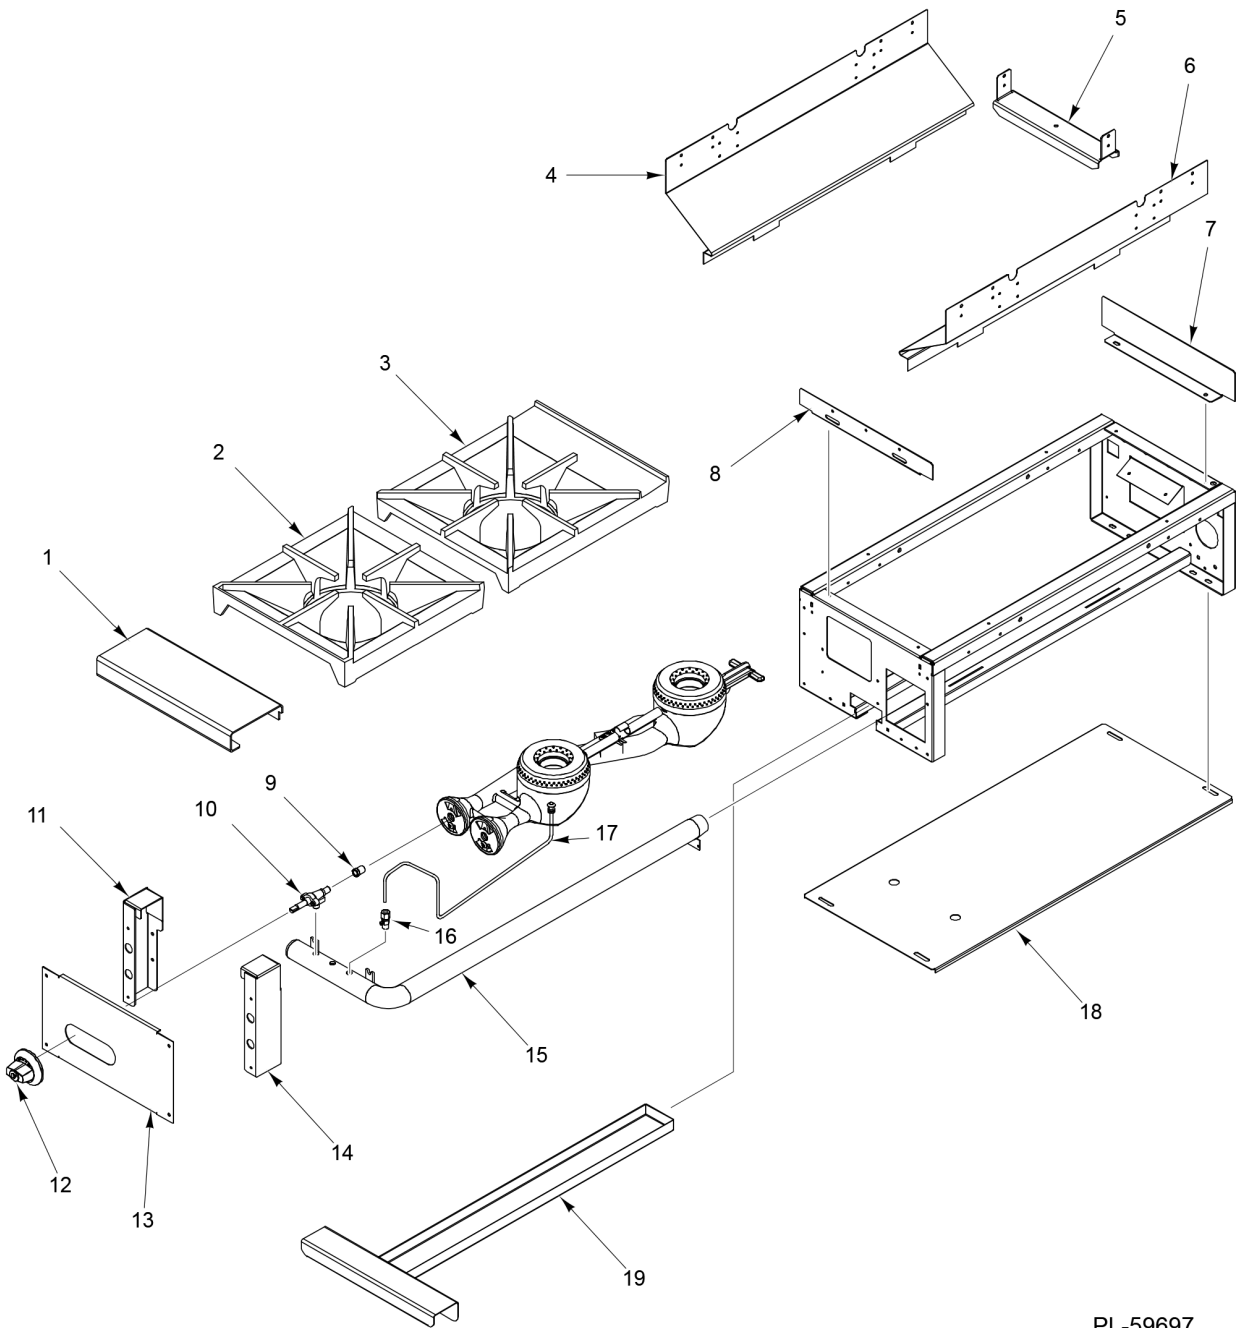

### OPEN TOP BURNER ASSEMBLY

**OPEN TOP BURNER ASSEMBLY**

<b>ILLUS.</b>	<b>PART NO.</b>	<b>NAME OF PART</b>	<b>AMT.</b>
PL-59703			
1	00-763209-000A1	Open Top Burner (Venturi) (Includes items 2, 3, 4, 5, 6, 7, and 8).....	1
2	00-719329	Air Mixer Assy.....	2
3	00-417608-00001	Burner Head.....	1
4	00-730228	Self-Tapping Screw 10-24 x 1/2 Phil. Truss Hd.....	2
5	00-787275-00001	Flash Tube.....	1
6	00-417608-00001	Burner Head.....	1
7	00-730228	Self-Tapping Screw 10-24 x 1/2 Phil. Truss Hd.....	1
8	00-413302-00001	Clip - Pilot Mounting.....	1