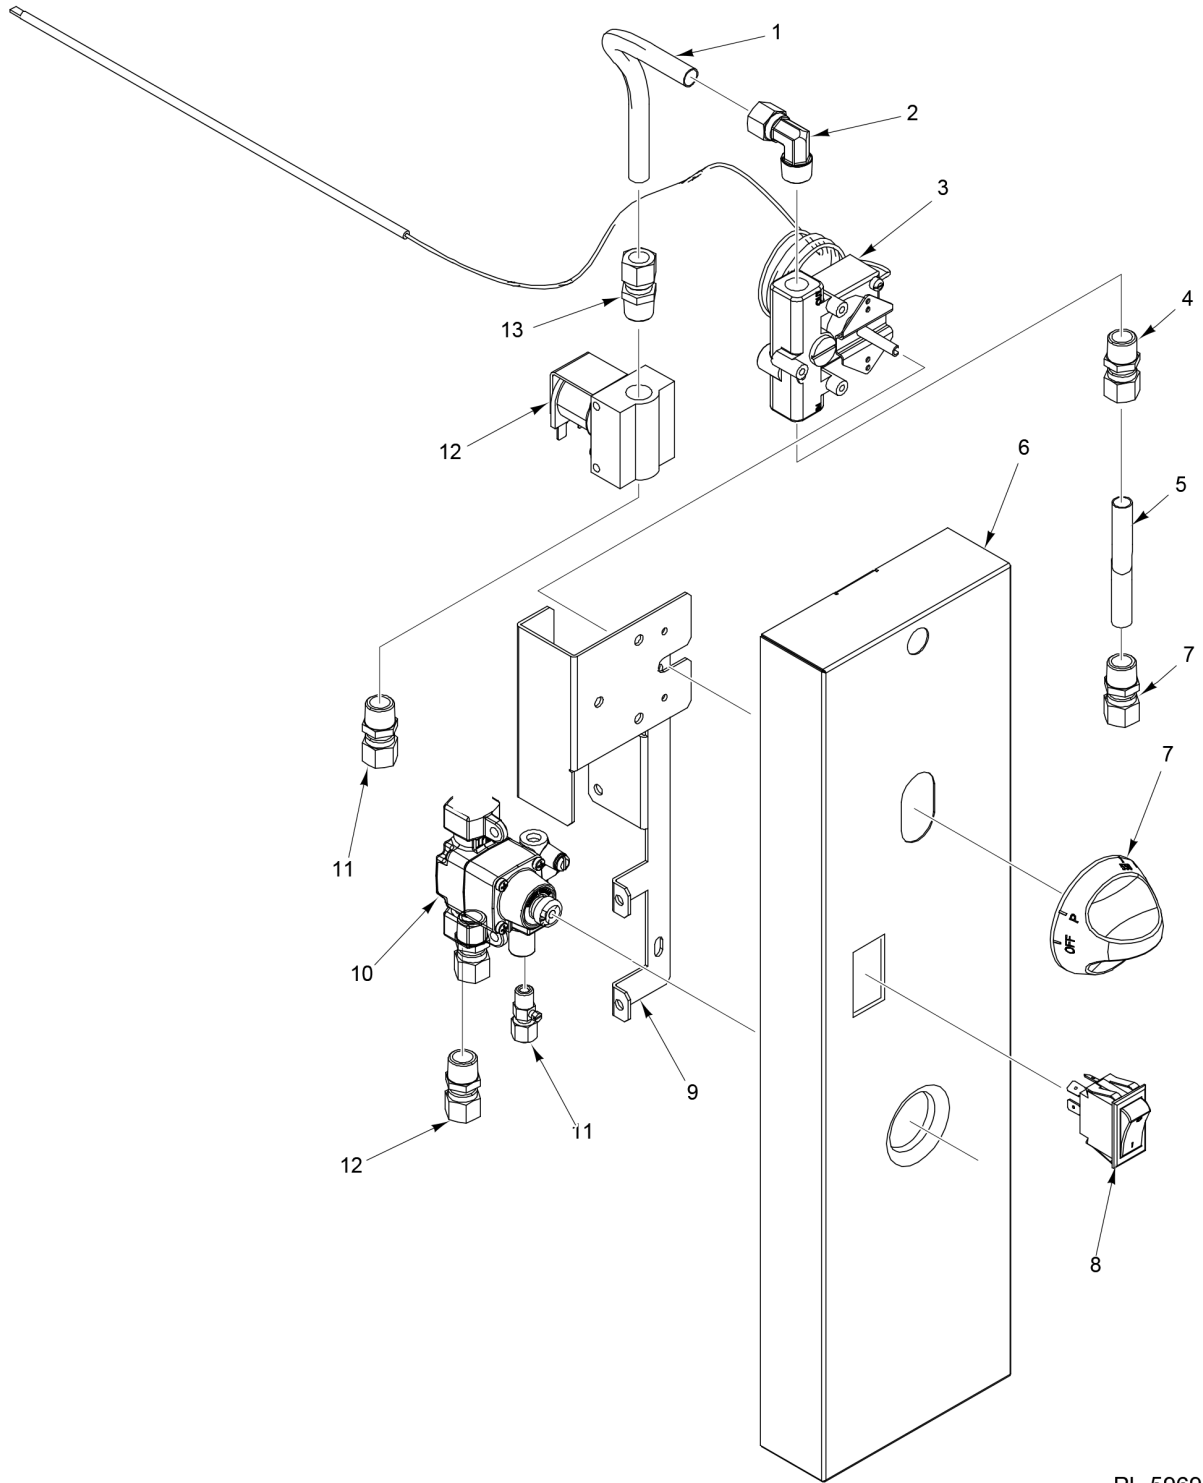

### GRIDDLE/BROILER PANELS

**GRIDDLE/BROILER PANELS**

ILLUS.	PART NO.	NAME OF PART	AMT.
PL-59702			
1	00-926527-0000A	Splash Assy. - Outer (LH).....	1
2	00-927673-0000A	Griddle Plate Assy.....	1
3	00-926513-0000A	Splash Assy. - Outer (RH).....	1
4	00-921093	Guard - Motor.....	1
5	00-921529	Bracket - Convection Oven.....	1
6	00-921410	Cover - Flue.....	1
7	00-924022	Deflector - OTB Module (12 In.).....	1
8	00-927672	Panel - Griddle/Broiler.....	1
9	00-921884-012GB	Bull Nose Griddle Broiler (12 In.).....	1
10	00-921882	Bracket - Manifold Cover (RH).....	1
11	00-927676	Support - Bracket.....	1
12	00-921889	Support - Bracket.....	1
13	00-927686	Bracket.....	1
14	00-922006	Support - Insulation.....	1
15	2240-2241	Grommet - Heyco.....	1
16	00-927686	Bracket.....	1
17	00-927678	Panel.....	1
18	00-921247-0000A	Crumb Tray Assy.....	1
19	00-417669-000G1	Tray Weldment - Drip (Broiler).....	1

PL-59690

**STANDARD OVEN CONTROL  
(30 INCH)**

**STANDARD OVEN CONTROL  
(30 INCH)**

ILLUS.	PART NO.	NAME OF PART	AMT.
PL-59690			
1	00-922019	Screw 10-24 x 1.....	2
2	00-922020	BJ Thermostat.....	1
3	00-922015	Elbow.....	1
4	00-730534	Nut 10-24 Hex KEPS.....	2
5	00-922017	Fitting 1/8 x 7/16.....	1
6	00-922179	Panel - Control (Standard).....	1
7	00-922046	Knob - Adjustable BJ Thermostat.....	1
8	00-922160-0000A	Valve Assy. - Safety.....	1
	00-412788-00004	Thermocouple - 48" Lg.....	1
9	00-426508-00008	Flex Tubing (8 In.).....	1
10	00-922178	Bracket - Controller.....	1
11	00-498356	Pipe - Flanged Thermostat Mount.....	1