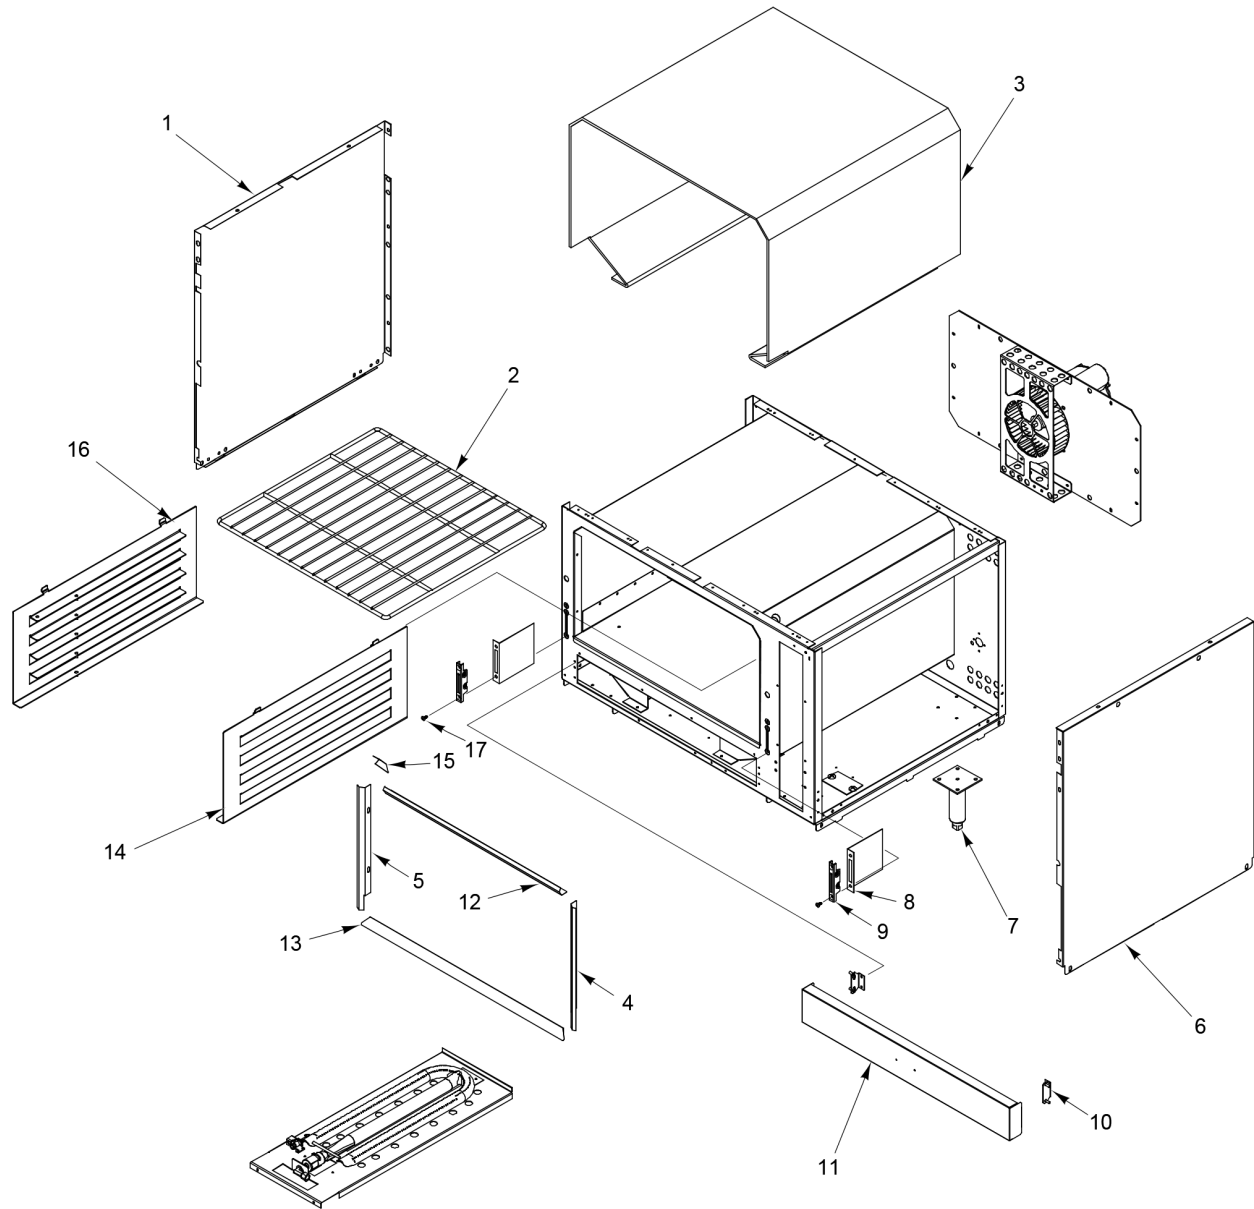

PL-59692

**STANDARD OVEN CAVITY  
(24 INCH)**

**STANDARD OVEN CAVITY  
(24 INCH)**

ILLUS.	PART NO.	NAME OF PART	AMT.
PL-59692			
1	00-921807	Panel - Side.....	1
2	00-923508-0000A	Oven Rack (24 In.).....	2
3	00-921527	Insulation Blanket.....	1
4	00-921786	Flue - Rear.....	1
5	00-921799	Channel - Back Flue.....	1
6	00-921807	Panel - Side.....	1
7	00-413112-00012	Leg (6 In.).....	4
8	00-921095	Insulation - Door Hinge.....	2
9	00-497029-00001	Door Hinge Stop.....	2
10	00-428179-000G1	Bracket - Kick Panel Mounting.....	2
11	00-921785	Kick Panel Assy.....	1
12	00-923515	Cavity Bottom (24 In. Oven).....	1
13	00-923516	Flame Deflector.....	1
14	00-921078	Side Panel - Right.....	1
15	00-921064	Guide - Rack.....	4
16	00-921073	Side Panel - Left.....	1
17	00-723369	Mach. Screw 1/4-20 x 1/2 Phil. Truss Hd.....	4

PL-59693

**STANDARD OVEN CAVITY  
(36 INCH)**

**STANDARD OVEN CAVITY  
(36 INCH)**

ILLUS.	PART NO.	NAME OF PART	AMT.
PL-59693			
1	00-921807	Panel - Side.....	1
2	00-921010-0000A	Oven Rack (30 In.).....	2
3	00-921035	Insulation Blanket.....	1
4	00-921723	Flue - Rear.....	1
5	00-921799	Channel - Back Flue.....	1
6	00-921807	Panel - Side.....	1
7	00-413112-00012	Leg (6 In.).....	4
8	00-921095	Insulation - Door Hinge.....	2
9	00-497029-00001	Door Hinge Stop.....	2
10	00-428179-000G1	Bracket - Kick Panel Mounting.....	2
11	00-921721	Kick Panel Assy.....	1
12	00-921015	Cavity Bottom (30 In.).....	1
13	00-921080	Flame Deflector.....	1
14	00-921078	Side Panel - Right.....	1
15	00-921064	Guide - Rack.....	4
16	00-921073	Side Panel - Left.....	1
17	00-723369	Mach. Screw 1/4-20 x 1/2 Phil. Truss Hd.....	4