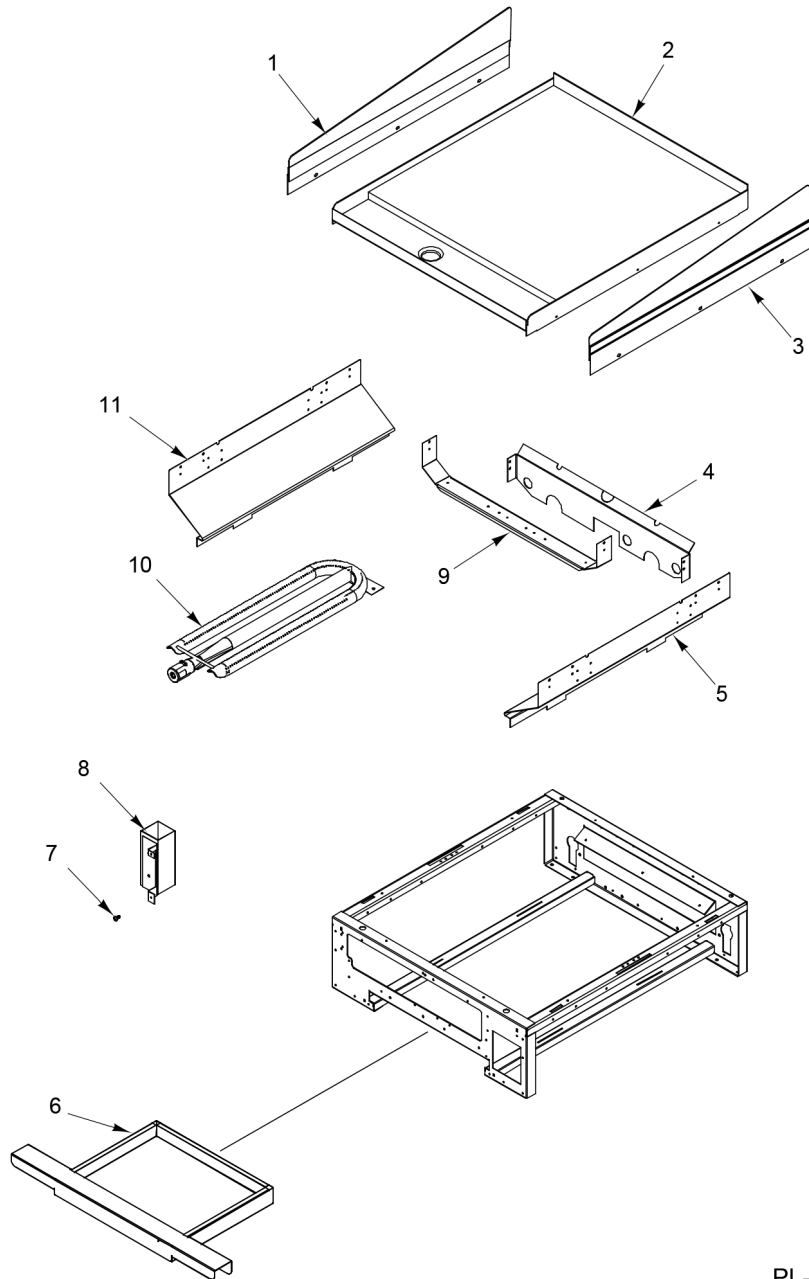

PL-59698

**GRIDDLE TOP MODULE
(24 INCH)**

**GRIDDLE TOP MODULE
(24 INCH)**

ILLUS.	PART NO.	NAME OF PART	AMT.
PL-59698			
1	00-926527-0000A	Splash Assy. - Outer (LH).....	1
2	00-924511-0000A	Griddle Plate Assy. (24 In.).....	1
3	00-926513-0000A	Splash Assy. - Outer (RH).....	1
4	00-921783	Heat Shield (T-Stat Griddle).....	1
5	00-925015	Drip Pan Guide.....	1
6	00-921473-0000A	Tray - Crumb.....	1
7	00-730228	Self-Tapping Screw 10-24 x 1/2 Phil. Truss Hd.....	AR
8	00-926519-0000A	Grease Chute Assy.....	1
9	00-924503	Burner Support.....	2
10	00-926509-0000A	Burner - Griddle XL.....	2
11	00-925015	Drip Pan Guide.....	1