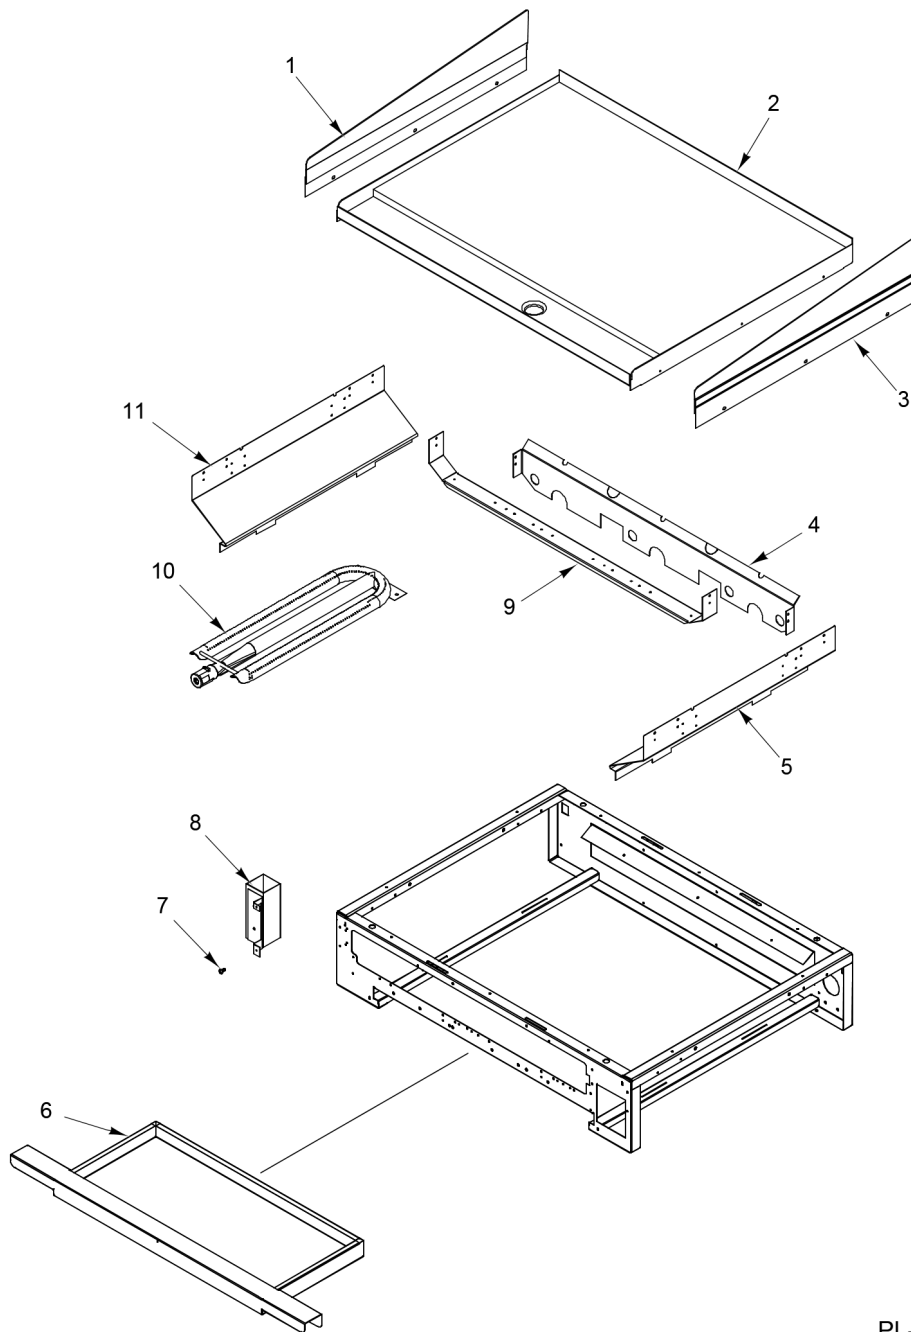

\* (See Orifice Chart)

PL-59698

**GRIDDLE TOP MODULE  
(24 INCH)**

**GRIDDLE TOP MODULE  
(24 INCH)**

ILLUS.	PART NO.	NAME OF PART	AMT.
PL-59698			
1	00-926527-0000A	Splash Assy. - Outer (LH).....	1
2	00-924511-0000A	Griddle Plate Assy. (24 In.).....	1
3	00-926513-0000A	Splash Assy. - Outer (RH).....	1
4	00-921783	Heat Shield (T-Stat Griddle).....	1
5	00-925015	Drip Pan Guide.....	1
6	00-921473-0000A	Tray - Crumb.....	1
7	00-730228	Self-Tapping Screw 10-24 x 1/2 Phil. Truss Hd.....	AR
8	00-926519-0000A	Grease Chute Assy.....	1
9	00-924503	Burner Support.....	2
10	00-926509-0000A	Burner - Griddle XL.....	2
11	00-925015	Drip Pan Guide.....	1