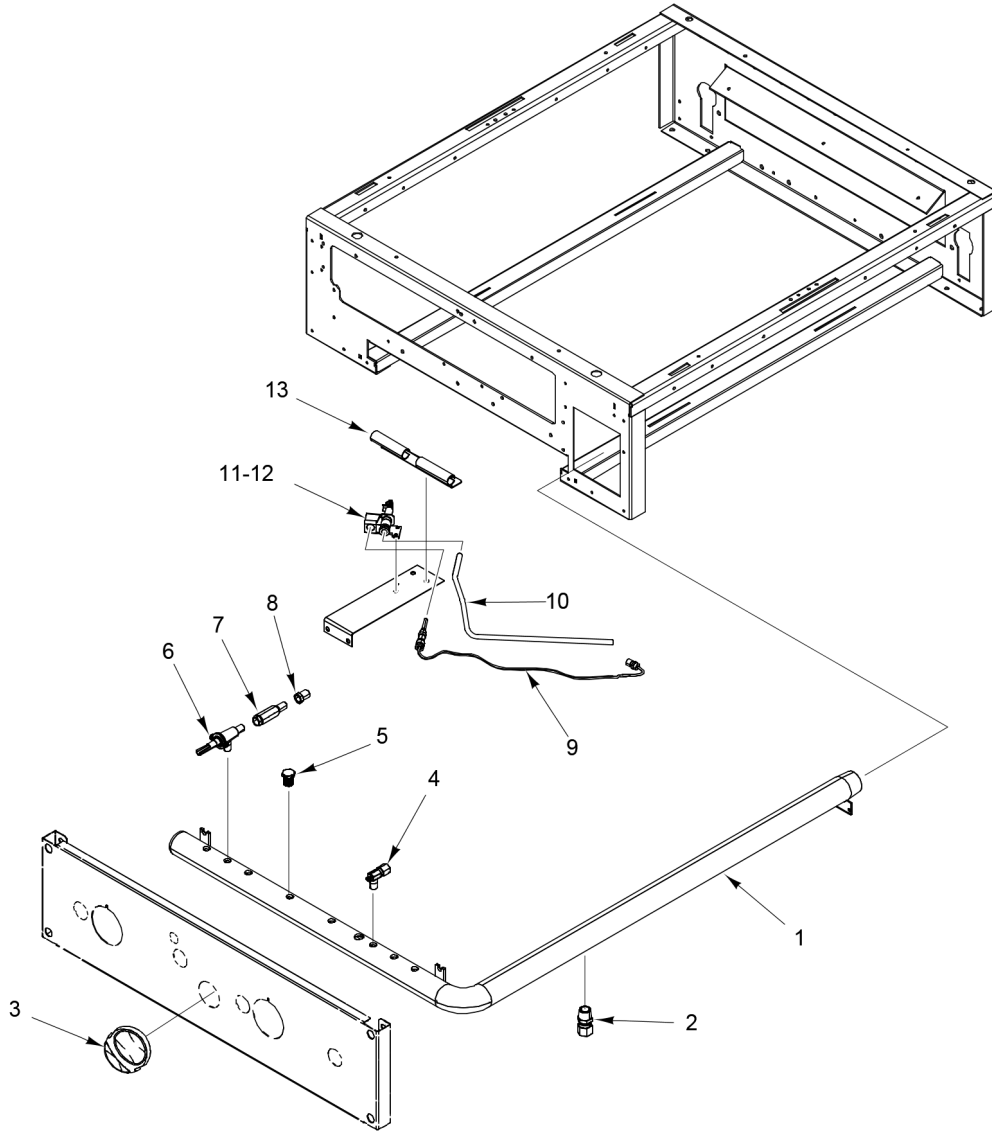

PL-59719

**GRIDDLE MANIFOLD AND VALVES
(24 INCH)**

**GRIDDLE MANIFOLD AND VALVES
(24 INCH)**

ILLUS.	PART NO.	NAME OF PART	AMT.
PL-59719			
1	00-922145-0000A	Manifold.....	1
2	FP-085-42	Fitting - Tube (7/16 TBG X 3/8 MPT).....	1
3	00-428300	Knob.....	3
4	00-404193-00001	Valve - Pilot.....	1
5	00-719371	Plug.....	AR
6	00-497240-00001	Valve - Manifold (Griddle).....	3
7	00-926523	Valve - Extension.....	3
*8		Hood - Valve.....	3
9	00-714268	Thermocouple.....	1
10	00-426505-00012	Tubing - Pilot Flex 1/4 O.D. x 12 In.....	1
11	00-426262-00001	Pilot Assy. (NAT).....	1
12	00-426262-00002	Pilot Assy. (LP).....	1
13	00-921074	Flash Tube - Griddle.....	1

* (See Orifice Chart)