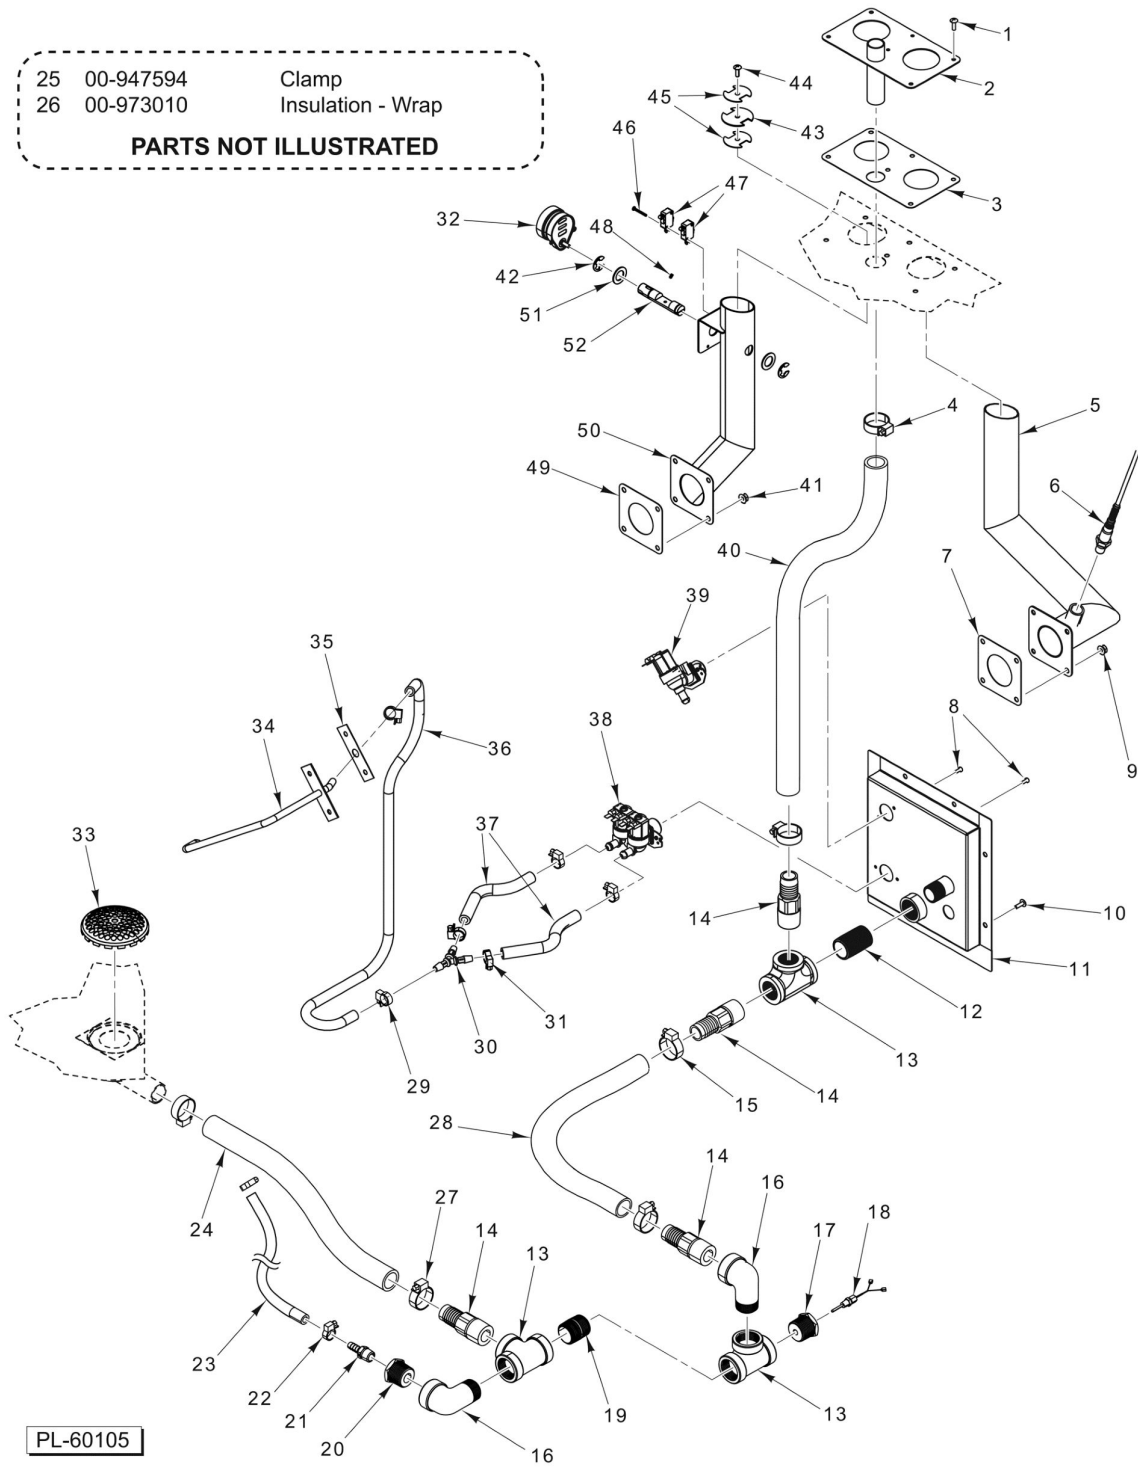

25 00-947594 Clamp
26 00-973010 Insulation - Wrap
PARTS NOT ILLUSTRATED

PIPING AND VENTING

PIPING AND VENTING

ILLUS. PL-60105	PART NO.	NAME OF PART	AMT.
1	SC-118-22	Mach. Screw 10-24 x 5/8 Phil. Truss Hd. (SST).....	6
2	00-947219	Vent Weldment.....	1
3	00-947220	Gasket - Vent.....	1
4	00-947232	Clamp - Hose.....	1
5	00-947196	Exhaust - Cavity.....	1
6	00-945837	Sensor.....	1
7	00-947169	Gasket.....	1
8	SC-122-37	Mach. Screw - M4 x 0.7 X 10mm Phil. Pan Hd. SST.....	4
9	NS-038-04	Lock Nut 1/4-20.....	4
10	00-042648	Insert - Threaded.....	AR
11	00-945827	Panel - Utility.....	1
12	00-947643	Pipe 1 x 2 (SST).....	1
13	00-947561	Tee 1 x 1 x 1 (SST).....	3
14	00-947606	Adaptor - Hose (1 In. x 1 In. I.D.) (SST).....	4
15	00-947232	Clamp - Hose.....	2
16	00-947562	Elbow (SST).....	2
17	00-973049	Reducer 1 In. to 1/8 In. (SST).....	1
18	00-973035	Probe - Temperature.....	1
19	00-947563	Pipe 1 In. (SST).....	1
20	00-947560	Bushing 1 In. to 3/8 In. (SST).....	1
21	00-947607	Adaptor - Hose (3/8 In. x 3/8 In. I.D.) (SST).....	1
22	00-947233	Clamp - Hose.....	2
23	00-947315	Tube.....	1
24	00-947641	Hose (Drain to Drain Trap).....	1
25	00-947594	Clamp.....	2
26	00-973010	Insulation (Wrap).....	1
27	00-947232	Clamp - Hose.....	2
28	00-947642	Hose (Drain Trap to Utility Panel).....	1
29	00-947233	Clamp - Hose.....	2
30	00-947172	Y-Fitting.....	1
31	00-947233	Clamp - Hose.....	4
32	00-945878	Motor.....	1
33	00-947622	Cover - Drain.....	1
34	00-945615	Nozzle.....	1
35	00-945616	Gasket - Nozzle.....	1
36	00-947314	Tube.....	1
37	00-947313	Tube.....	2
38	00-947138	Valve - Solenoid.....	1
39	00-947348	Valve - Water Fill.....	1
40	00-947669	Hose - Drain Vent.....	1
41	NS-038-04	Lock Nut 1/4-20.....	4
42	00-947386	Retaining Ring.....	2
43	00-947389	Seal - Damper (Cavity Intake).....	1
44	SC-118-22	Mach. Screw 10-24 x 5/8 Phil. Truss Hd. (SST).....	1
45	00-947388	Plate - Damper (Cavity Vent).....	2
46	00-973047	Screw 4-40 x 1 Phil. Pan Hd. (SST).....	2
47	00-946995	Switch.....	1
48	00-947391	Set Screw 6-32 x 1/4 Hex Hdls., Cup Pt. (SST).....	1
49	00-947169	Gasket.....	1
50	00-947381	Tube (Cavity Intake).....	1
51	00-947390	Washer.....	2
52	00-947379	Shaft - Seal (Cavity Intake).....	1