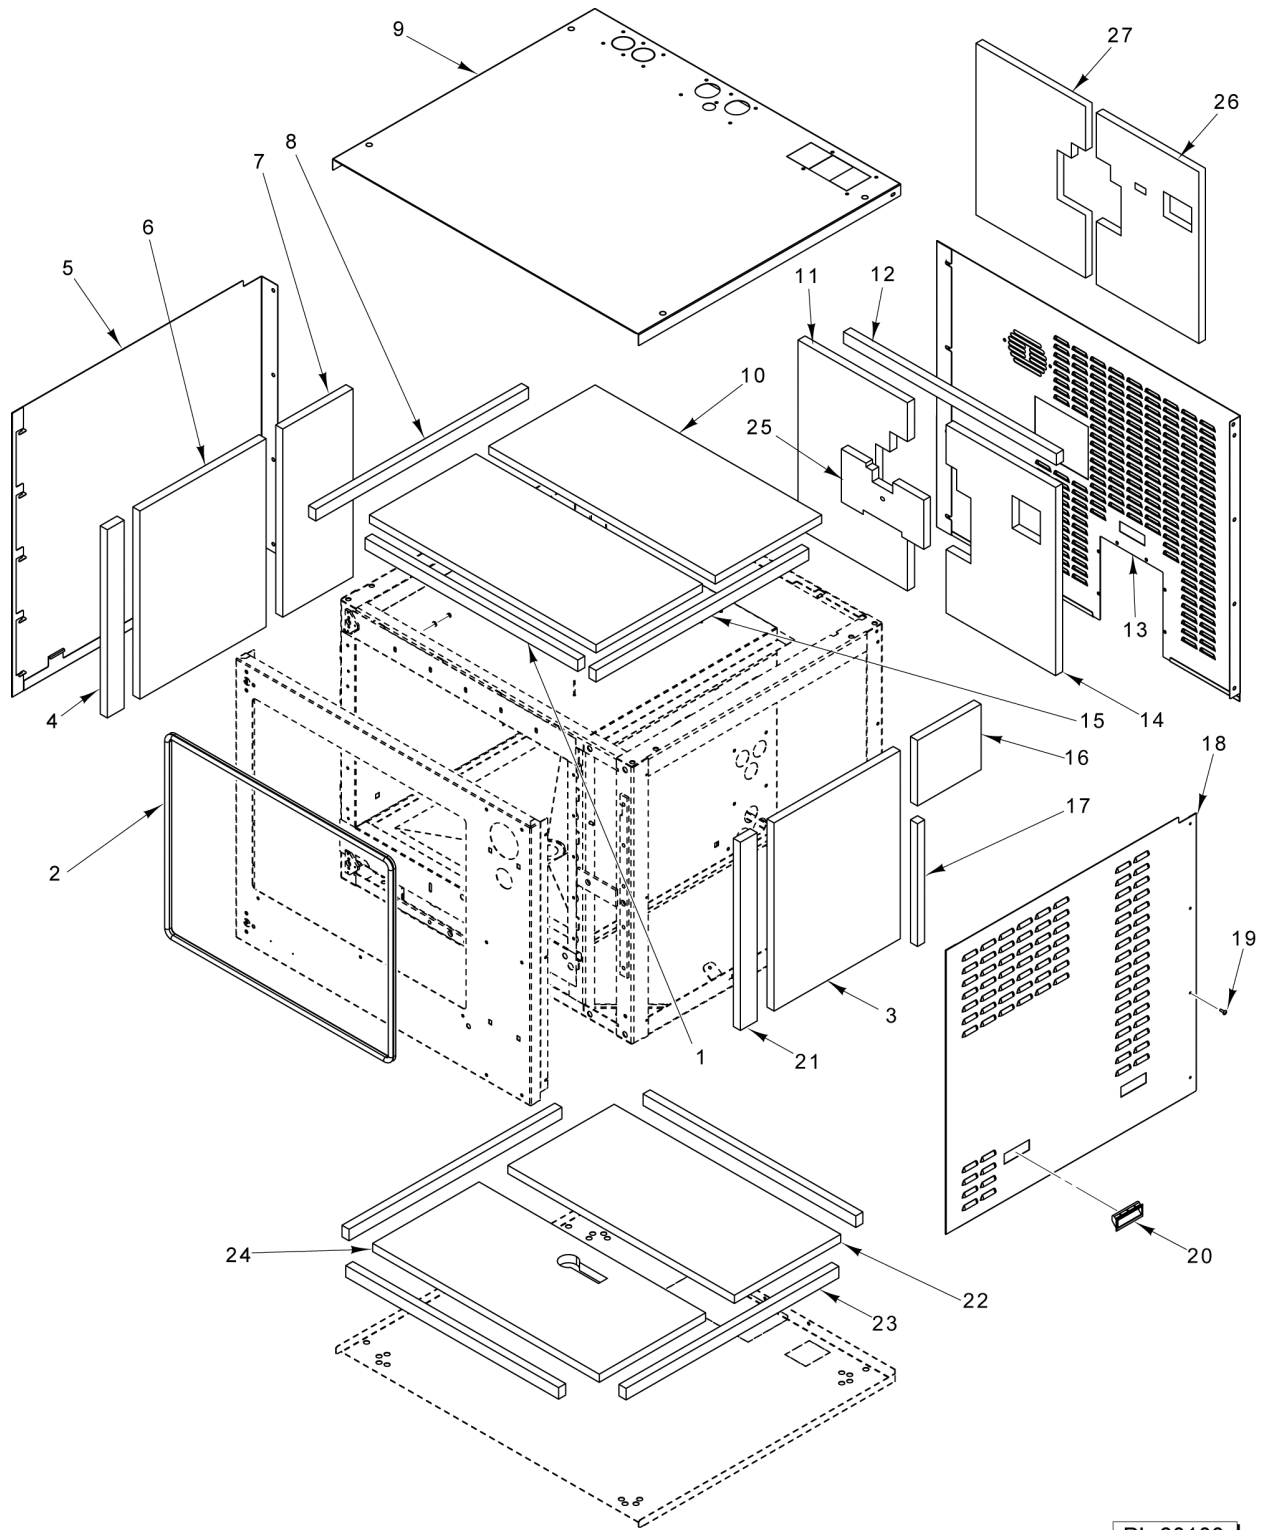

PL-60100

PANELS AND INSULATION

PANELS AND INSULATION

ILLUS.	PART NO.	NAME OF PART	AMT.
PL-60100			
1	00-947770-00005	Insulation.....	1
2	00-947617	Gasket - Door.....	1
3	00-947770-00003	Insulation.....	1
4	00-947770-00002	Insulation.....	1
5	00-945380	Cover - Side (Hinge).....	1
6	00-947770-00003	Insulation.....	1
7	00-947770-00004	Insulation.....	1
8	00-947770-00005	Insulation.....	1
9	00-945379	Cover - Top.....	1
10	00-947770-00007	Insulation.....	2
11	00-947770-00014	Insulation - Back.....	1
12	00-947770-00005	Insulation.....	1
13	00-947546	Cover - Rear.....	1
14	00-947770-00008	Insulation - Rear.....	1
15	00-947770-00005	Insulation.....	1
16	00-947770-00013	Insulation.....	1
17	00-947770-00012	Insulation.....	1
18	00-945381	Cover - Side (Lock).....	1
19	SC-118-22	Mach. Screw 10-24 x 5/8 Phil. Truss Hd. (SST).....	AR
20	00-946826	Handle.....	2
21	00-947770-00002	Insulation.....	1
22	00-947770-00007	Insulation.....	1
23	00-947770-00005	Insulation.....	4
24	00-947770-00001	Insulation.....	1
25	00-947770-00015	Insulation.....	1
26	00-947770-00009	Insulation.....	1
27	00-947770-00010	Insulation.....	1