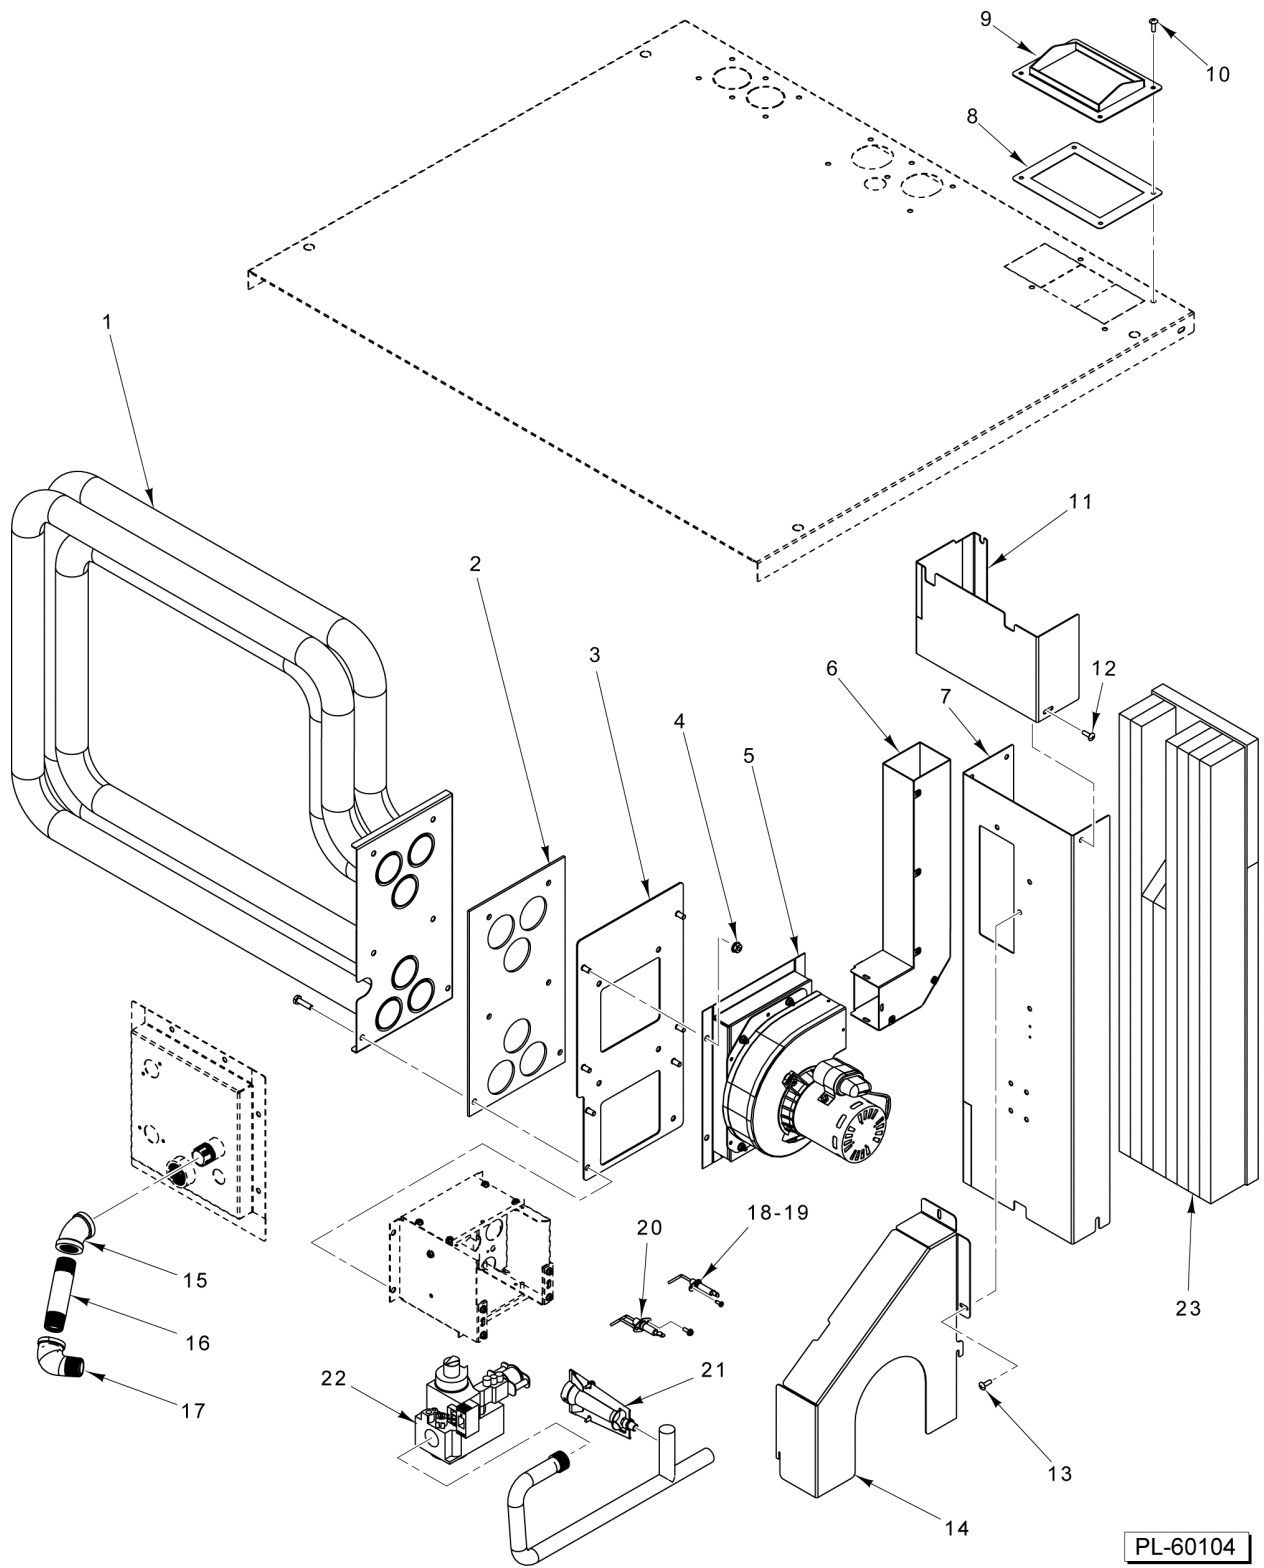

PL-60104

GAS COMPONENTS

GAS COMPONENTS

ILLUS. PL-60104	PART NO.	NAME OF PART	AMT.
1	00-945278	Heat Exchanger Assy.....	1
2	00-945782	Gasket - Heat Exchanger.....	1
3	00-945943	Plate - Mounting.....	1
4	NS-038-04	Lock Nut 1/4-20.....	6
5	00-947091	Inducer - Draft.....	1
6	00-945846	Flue - Gas.....	1
7	00-947024	Shield - Flue.....	1
8	00-947238	Gasket - Flue Cap.....	1
9	00-947193	Cap - Flue.....	1
10	SC-118-22	Mach. Screw 10-24 x 5/8 Phil. Truss Hd. (SST).....	4
11	00-947008	Shield - Flue.....	1
12	SC-118-22	Mach. Screw 10-24 x 5/8 Phil. Truss Hd. (SST).....	AR
13	SC-118-22	Mach. Screw 10-24 x 5/8 Phil. Truss Hd. (SST).....	2
14	00-947124	Shroud - Motor.....	1
15	00-945554	Elbow 3/4 x 3/4.....	1
16	00-947174	Pipe 3/4 x 4.....	1
17	00-947384	Elbow - Street.....	1
18	00-947498	Sensor - Flame.....	1
19	00-947501	Cable (Flame Sensor).....	1
20	00-947497	Ignitor.....	1
21	00-947496	Burner Assy.....	3
22	00-947495	Valve - Gas.....	1
23	00-947791	Kit - Insulation.....	1