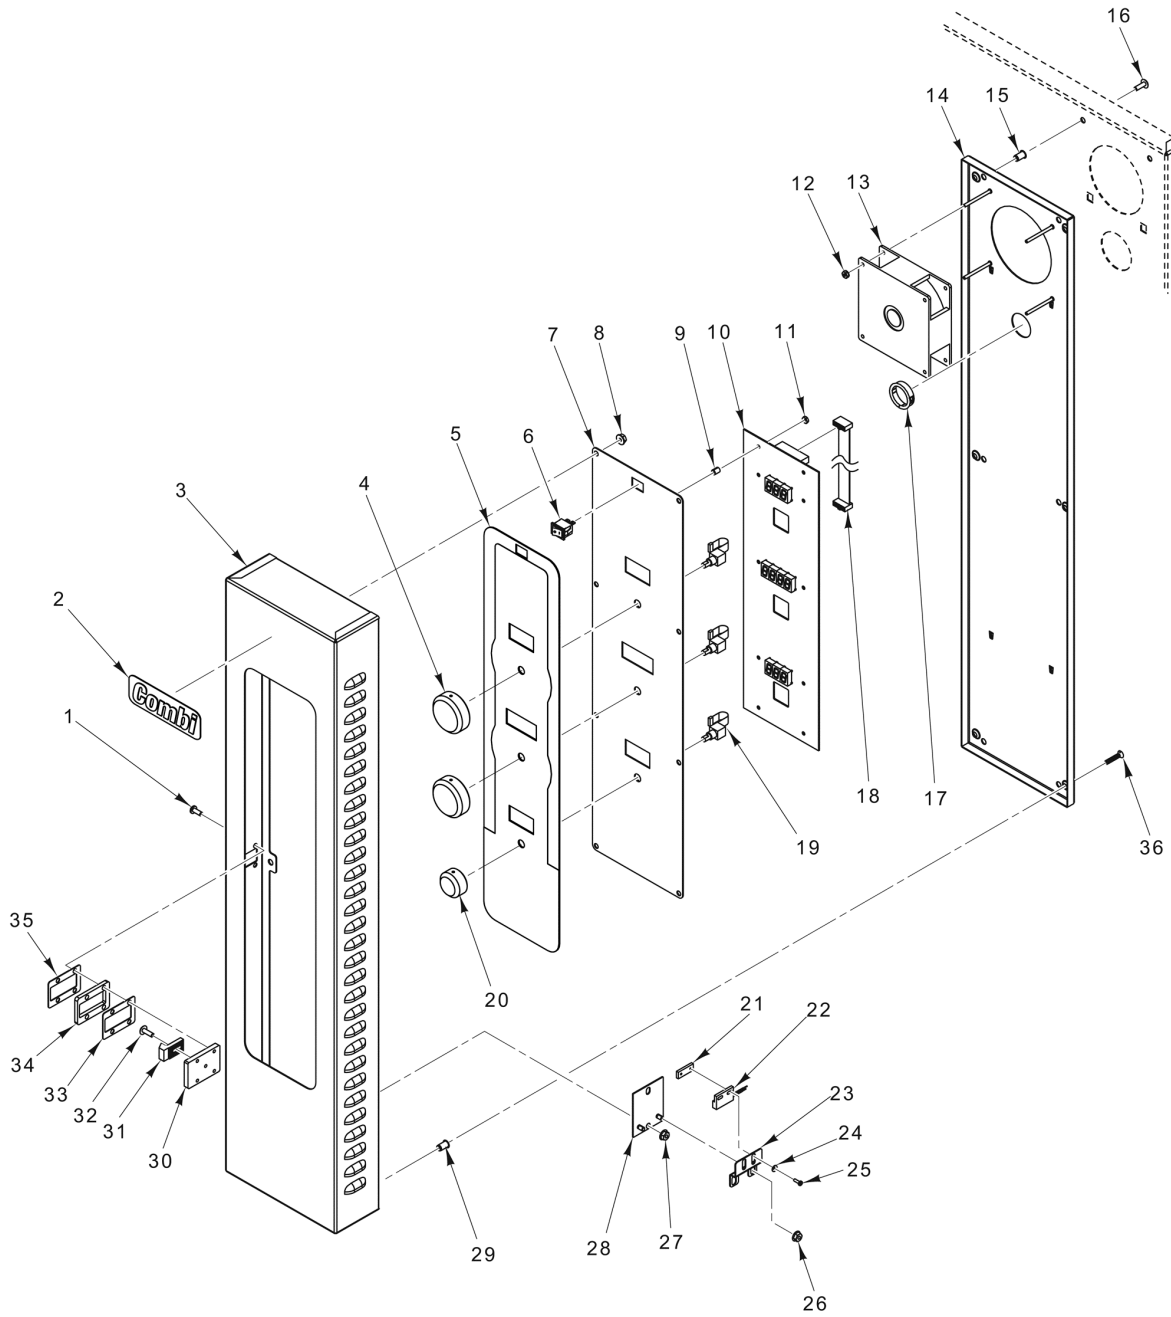

CATALOG OF REPLACEMENT PARTS

ABC7 GAS COMBI OVEN

ML-137715

ABC7G

Table of Contents

5	CONTROL PANEL
7	ELECTRICAL COMPONENTS
9	DOOR ASSEMBLY
11	GAS COMPONENTS
13	CONVECTION MOTOR
15	PANELS AND INSULATION
17	PIPING AND VENTING

PL-60099

CONTROL PANEL

CONTROL PANEL

ILLUS. PL-60099	PART NO.	NAME OF PART	AMT.
1	SC-123-76	Mach. Screw 10-24 x 1/2 Phil. Pan Hd.....	4
2	00-947556	Logo.....	1
3	00-946807	Panel - Control.....	1
4	00-947557	Knob.....	2
5	00-947559	Overlay.....	1
6	00-947099	Switch - Rocker.....	1
7	00-946810	Panel - Backing.....	1
8	NS-038-13	Lock Nut 10-24 Hex.....	8
9	00-877966	Standoff.....	7
10	00-945684	Board - Display.....	1
11	NS-011-07	Nut 6-32 Hex (SST).....	10
12	00-947356	Nut 6-32 Hex.....	4
13	00-947221	Fan - Cooling.....	1
14	00-947266	Panel - Control Base.....	1
15	00-042648	Insert - Threaded.....	6
16	00-946917	Screw 10-24 x 1 Slotted Flat Hd. (SST).....	6
17	00-947268	Grommet.....	1
18	00-947287	Cable - Ribbon (Display Board).....	1
19	00-946882	Encoder (24 Position).....	3
20	00-947558	Knob.....	1
21	00-947393	Plate - Switch.....	1
22	00-947392	Switch - Door.....	1
23	00-947144	Bracket.....	1
24	00-947422	Washer.....	2
25	SC-113-10	Mach. Screw 4-40 x 3/8 Phil. Pan Hd.....	2
26	NS-038-13	Lock Nut 10-24 Hex.....	2
27	NS-038-13	Lock Nut 10-24 Hex.....	2
28	00-947148	Cover - Switch.....	1
29	00-042648	Insert - Threaded.....	6
30	00-946914	Plate - Latch (Adjustable).....	1
31	00-947747	Latch - Adjustable (Curved).....	1
32	SC-118-22	Mach. Screw 10-24 x 5/8 Phil. Truss Hd. (SST).....	1
33	00-946915	Gasket.....	1
34	00-946916	Spacer.....	1
35	00-946915	Gasket.....	1
36	00-946917	Screw 10-24 x 1 Slotted Flat Hd. (SST).....	6