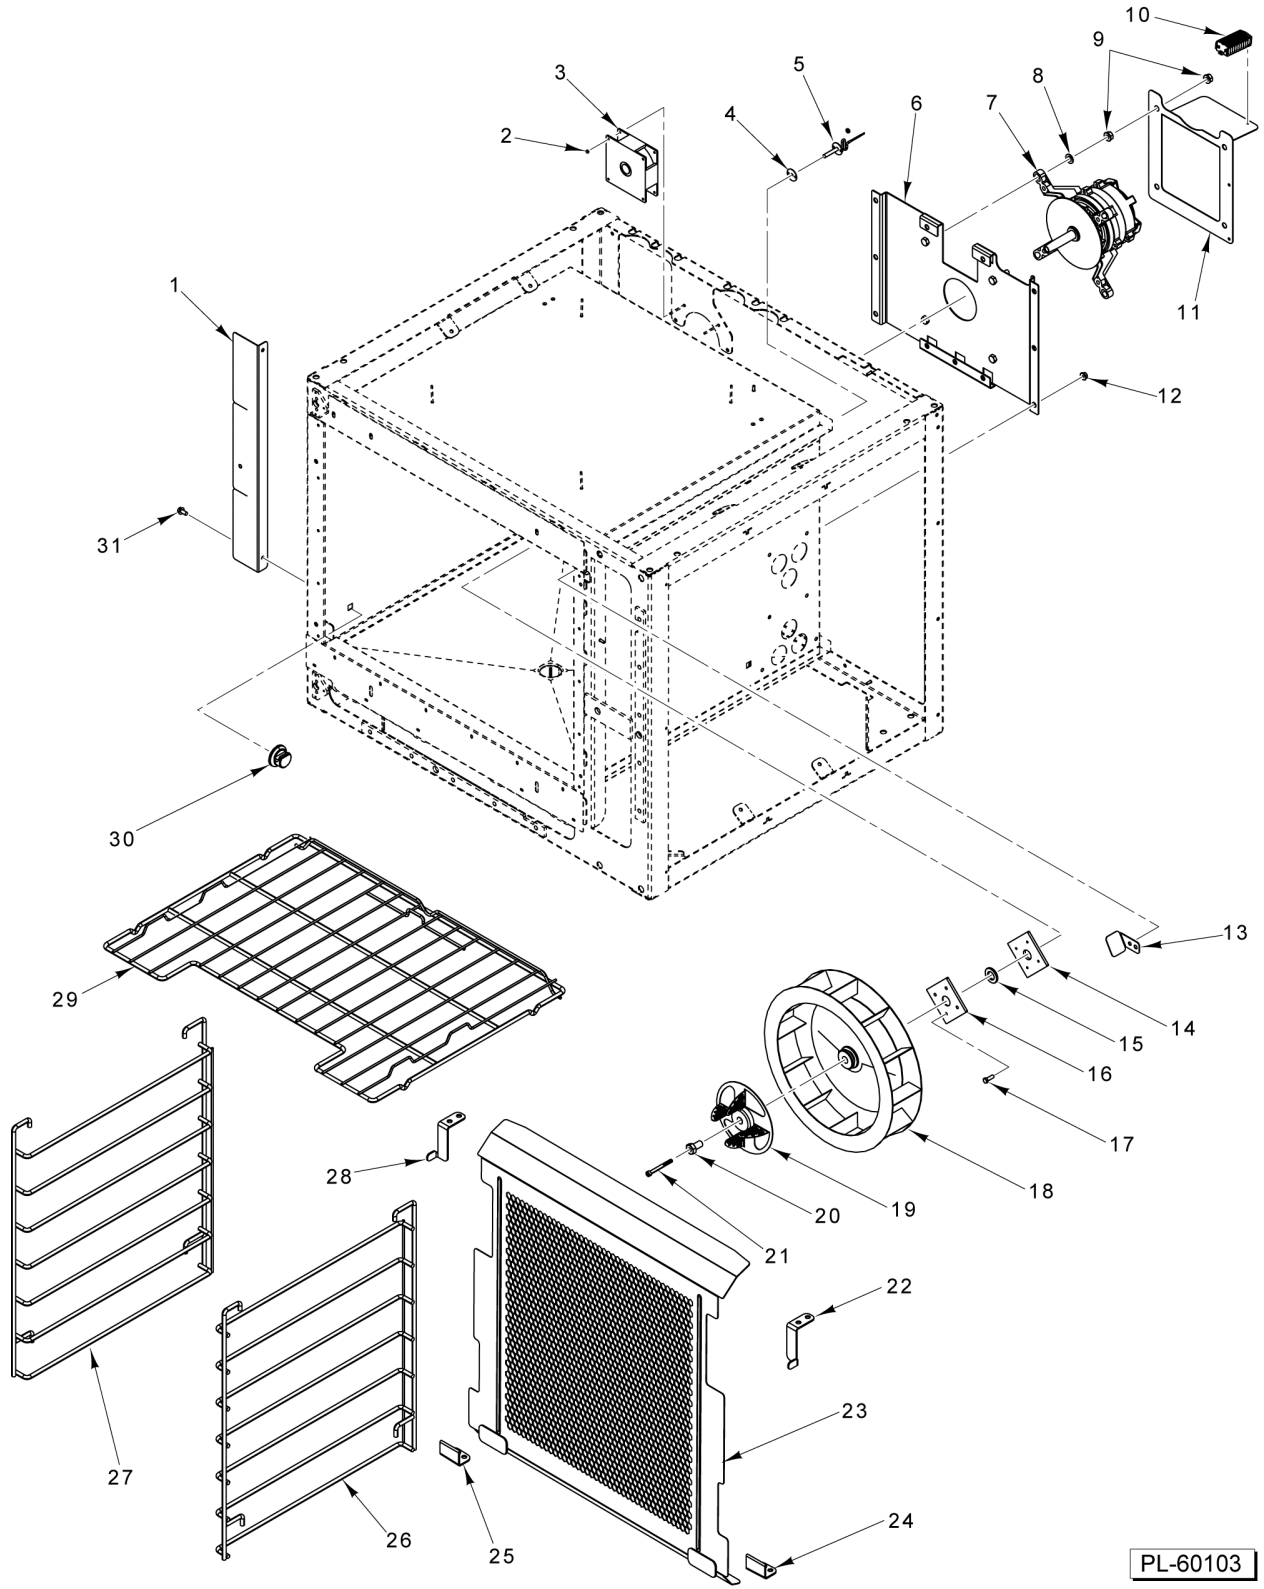

CONVECTION MOTOR

CONVECTION MOTOR

ILLUS. PL-60103	PART NO.	NAME OF PART	AMT.
1	00-945962	Clip - Support (Rack Guide).....	4
2	00-947356	Nut 6-32 Hex.....	2
3	00-947221	Fan - Cooling.....	1
4	00-947026	Gasket (RTD).....	1
5	00-947022	Probe - RTD.....	1
6	00-946841	Mount - Motor.....	1
7	00-947750	Motor (250 W.).....	1
8	WS-006-27	Washer (SST).....	4
9	NS-038-10	Lock Nut 3/8-16 Hex.....	4
10	00-947245	Block - Terminal.....	1
11	00-947054	Plate - Retainer.....	1
12	NS-038-04	Lock Nut 1/4-20.....	11
13	00-947087	Shield - RTD.....	1
14	00-945433	Plate - Backing (Shaft Seal).....	1
15	00-945435	Seal - Shaft.....	1
16	00-945434	Plate - Cover (Shaft Seal).....	1
17	00-947322	Screw 10-24 x 5/8 (SST).....	4
18	00-947751	Wheel - Convection Fan.....	1
19	00-945756	Atomizer - Water.....	1
20	00-947065	Bolt - Atomizer.....	1
21	00-947083	Screw M6 x 1 x 60mm.....	1
22	00-947243	Hanger (Top, Right).....	1
23	00-973001	Baffle - Fan Cavity.....	1
24	00-973079	Support - Baffle (Bottom, Right).....	1
25	00-973078	Support - Baffle (Bottom, Left).....	1
26	00-947397	Rack - Wire (RH).....	1
27	00-947396	Rack - Wire (LH).....	1
28	00-947242	Hanger (Top, Left).....	1
29	00-947595	Rack - Wire (Pan Guides and Stop).....	AR
30	00-945895	Support - Rack Guides.....	8
31	00-947112	Mach. Screw 1/4-20 1/2.....	8