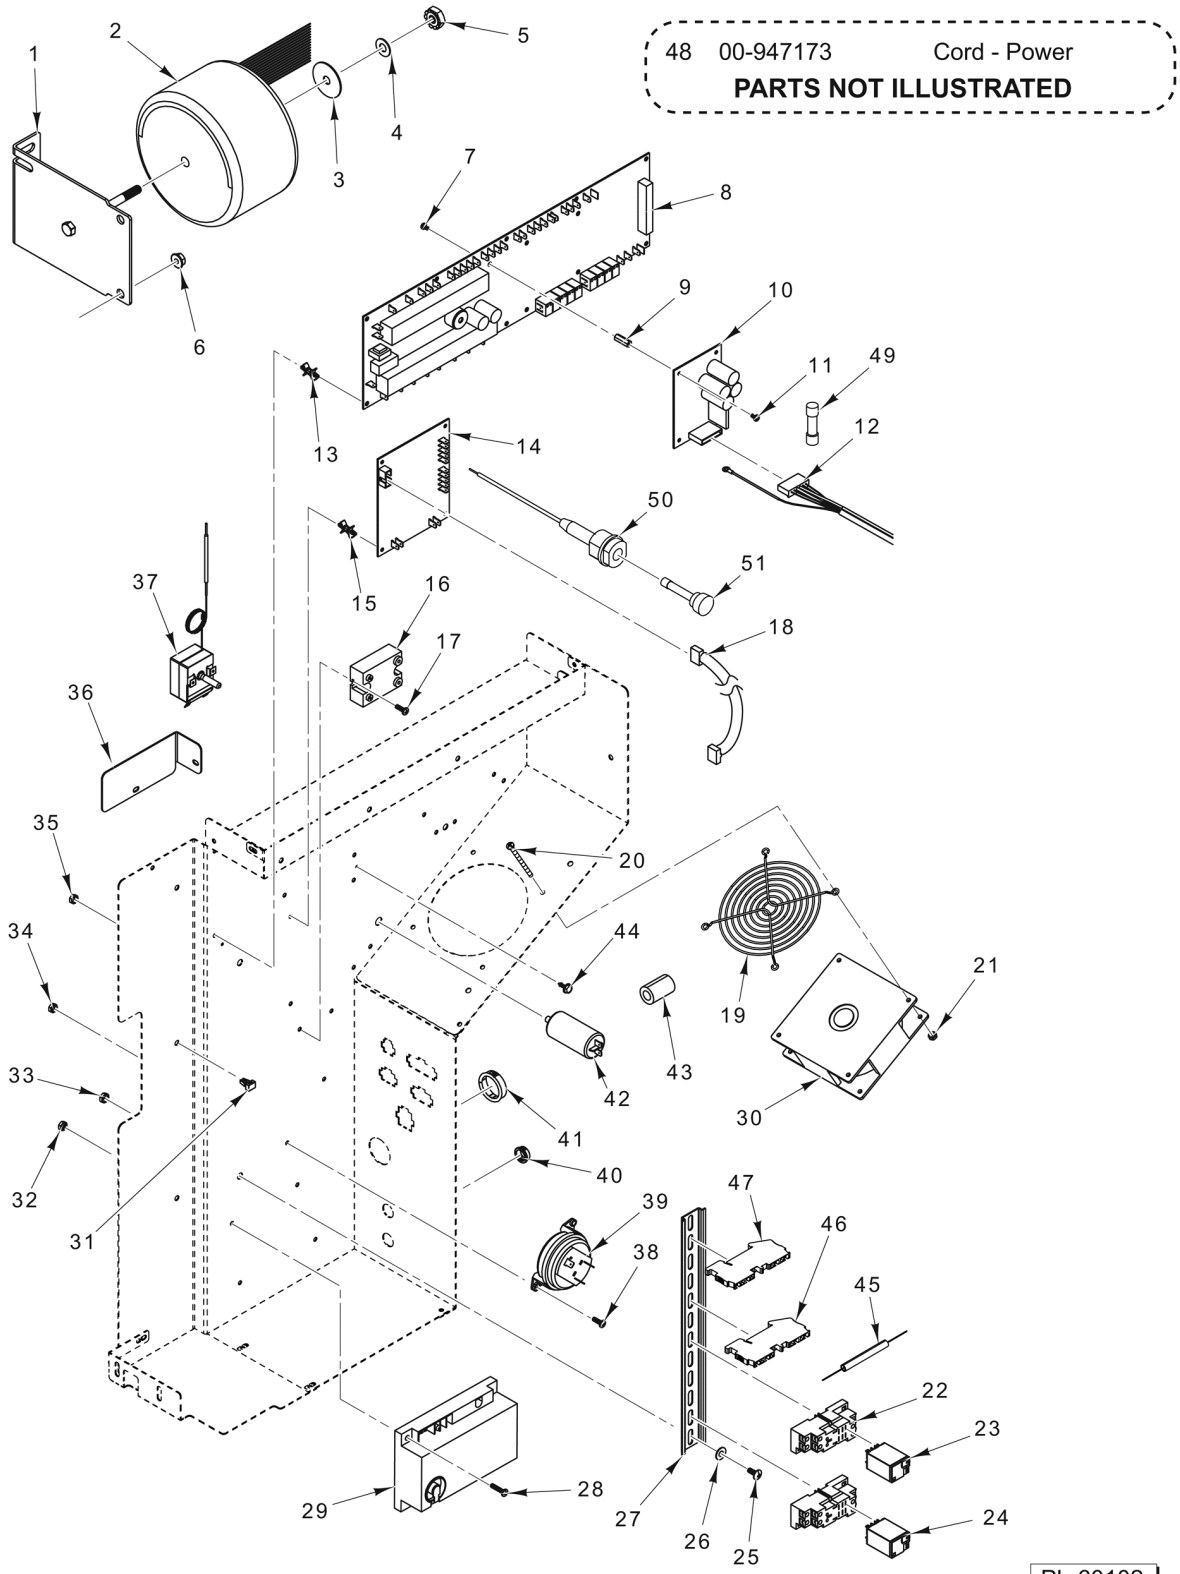

CATALOG OF REPLACEMENT PARTS

ABC7 GAS COMBI OVEN

ML-137715

ABC7G

Table of Contents

5	CONTROL PANEL
7	ELECTRICAL COMPONENTS
9	DOOR ASSEMBLY
11	GAS COMPONENTS
13	CONVECTION MOTOR
15	PANELS AND INSULATION
17	PIPING AND VENTING

PL-60099

CONTROL PANEL

CONTROL PANEL

ILLUS. PL-60099	PART NO.	NAME OF PART	AMT.
1	SC-123-76	Mach. Screw 10-24 x 1/2 Phil. Pan Hd.....	4
2	00-947556	Logo.....	1
3	00-946807	Panel - Control.....	1
4	00-947557	Knob.....	2
5	00-947559	Overlay.....	1
6	00-947099	Switch - Rocker.....	1
7	00-946810	Panel - Backing.....	1
8	NS-038-13	Lock Nut 10-24 Hex.....	8
9	00-877966	Standoff.....	7
10	00-945684	Board - Display.....	1
11	NS-011-07	Nut 6-32 Hex (SST).....	10
12	00-947356	Nut 6-32 Hex.....	4
13	00-947221	Fan - Cooling.....	1
14	00-947266	Panel - Control Base.....	1
15	00-042648	Insert - Threaded.....	6
16	00-946917	Screw 10-24 x 1 Slotted Flat Hd. (SST).....	6
17	00-947268	Grommet.....	1
18	00-947287	Cable - Ribbon (Display Board).....	1
19	00-946882	Encoder (24 Position).....	3
20	00-947558	Knob.....	1
21	00-947393	Plate - Switch.....	1
22	00-947392	Switch - Door.....	1
23	00-947144	Bracket.....	1
24	00-947422	Washer.....	2
25	SC-113-10	Mach. Screw 4-40 x 3/8 Phil. Pan Hd.....	2
26	NS-038-13	Lock Nut 10-24 Hex.....	2
27	NS-038-13	Lock Nut 10-24 Hex.....	2
28	00-947148	Cover - Switch.....	1
29	00-042648	Insert - Threaded.....	6
30	00-946914	Plate - Latch (Adjustable).....	1
31	00-947747	Latch - Adjustable (Curved).....	1
32	SC-118-22	Mach. Screw 10-24 x 5/8 Phil. Truss Hd. (SST).....	1
33	00-946915	Gasket.....	1
34	00-946916	Spacer.....	1
35	00-946915	Gasket.....	1
36	00-946917	Screw 10-24 x 1 Slotted Flat Hd. (SST).....	6