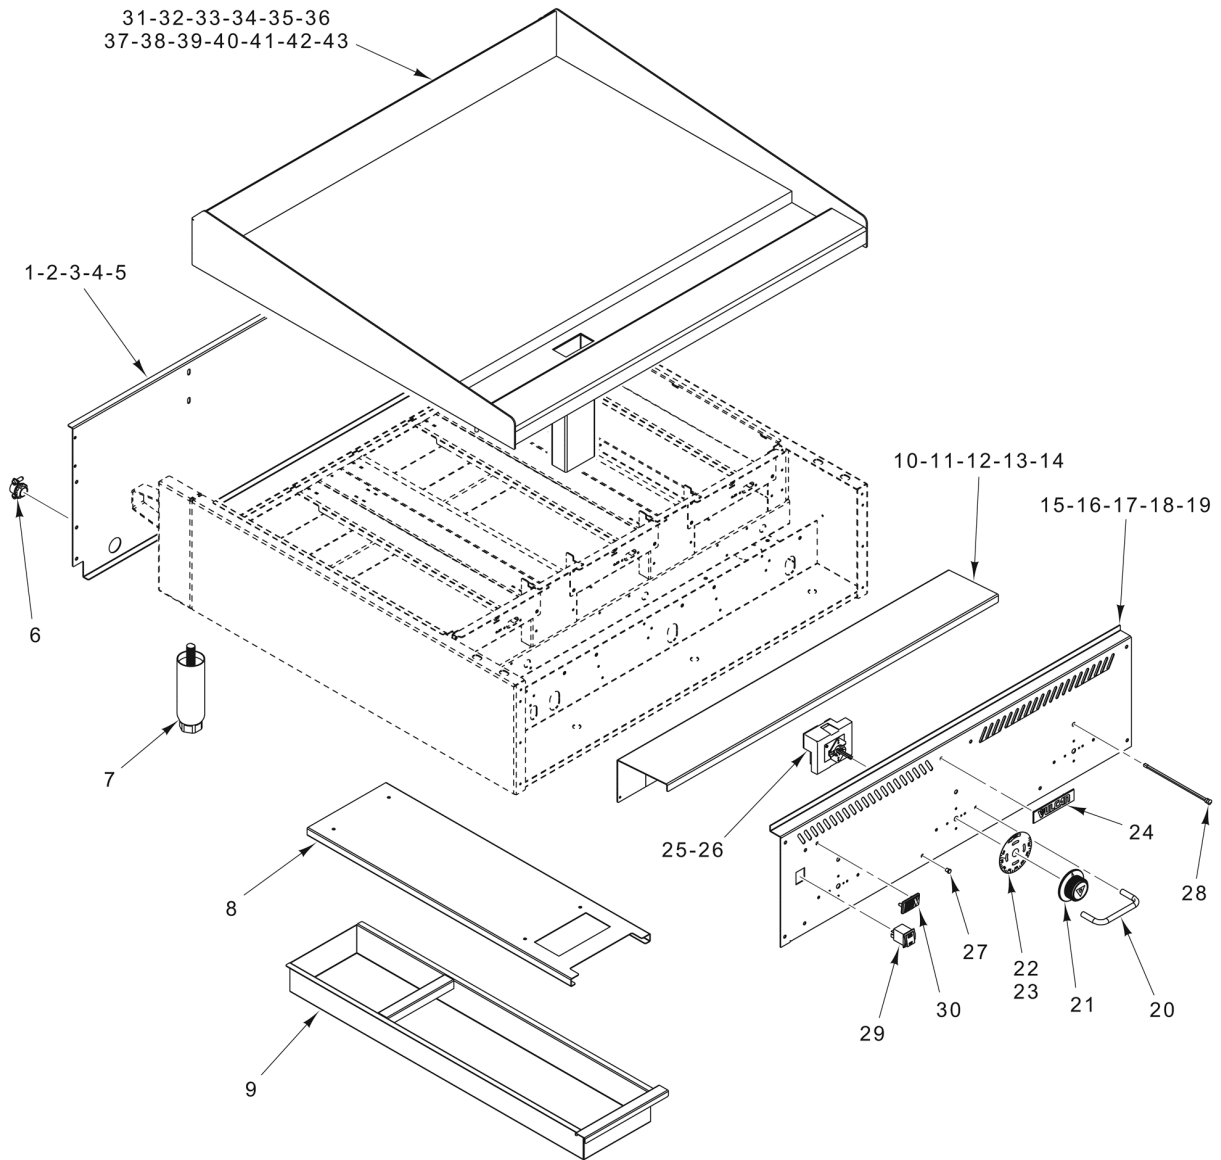

PL-60395

CONTROLS AND GRIDDLE PLATE

CONTROLS AND GRIDDLE PLATE

ILLUS.	PART NO.	NAME OF PART	AMT.
PL-60395			
1	00-944318-00024	Panel - Back (24 In.).....	1
2	00-944318-00036	Panel - Back (36 In.).....	1
3	00-944318-00048	Panel - Back (48 In.).....	1
4	00-944318-00060	Panel - Back (60 In.).....	1
5	00-944318-00072	Panel - Back (72 In.).....	1
6	00-944526	Cord - Power (120 V.).....	1
7	00-723532	Leg - Adjustable (6 In. Lg.).....	4
8	00-944320-10001	Bracket - Can Guide.....	AR
9	00-498082-0000A	Weldment - Grease Can.....	1
10	00-944521-00024	Deflector - Control (24 In.).....	1
11	00-944521-00036	Deflector - Control (36 In.).....	1
12	00-944521-00048	Deflector - Control (48 In.).....	1
13	00-944521-00060	Deflector - Control (60 In.).....	1
14	00-944521-00072	Deflector - Control (72 In.).....	1
15	00-944326-00024	Panel - Front (24 In.).....	1
16	00-944326-00036	Panel - Front (36 In.).....	1
17	00-944326-00048	Panel - Front (48 In.).....	1
18	00-944326-00060	Panel - Front (60 In.).....	1
19	00-944326-00072	Panel - Front (72 In.).....	1
20	00-498690	Guard - Knob.....	AR
21	00-498041	Knob.....	AR
22	00-498037-0000A	Dial (550 Deg.) (Griddle Temperature) (Use With Item 25).....	AR
*23	00-498945-0000A	Dial (450 Deg.) (Use With Item 26).....	AR
24	00-957916-00003	Nameplate - Small (Vulcan).....	1
25	00-944524-00001	Thermostat (550 Deg.) (120 V.).....	AR
*26	00-944524-00002	Thermostat (450 Deg.) (120 V.).....	AR
27	00-944540	Lens (Clear).....	AR
28	00-944539	Indicator (Red).....	AR
29	00-810280-00001	Switch - Power.....	1
*30	00-944264	Logo (VTEC).....	1
31		Griddle Plate Assy. (24 In.) (Steel).....	1
32		Griddle Plate Assy. (24 In.) (Chrome).....	1
33		Griddle Plate Assy. (24 In.) (Composite).....	1
34		Griddle Plate Assy. (36 In.) (Steel).....	1
35		Griddle Plate Assy. (36 In.) (Chrome).....	1
36		Griddle Plate Assy. (36 In.) (Composite).....	1
37		Griddle Plate Assy. (48 In.) (Steel).....	1
38		Griddle Plate Assy. (48 In.) (Chrome).....	1
39		Griddle Plate Assy. (48 In.) (Composite).....	1
40		Griddle Plate Assy. (60 In.) (Steel).....	1
41		Griddle Plate Assy. (60 In.) (Chrome).....	1
42		Griddle Plate Assy. (72 In.) (Steel).....	1
43		Griddle Plate Assy. (72 In.) (Chrome).....	1

* (Infrared Units Only)