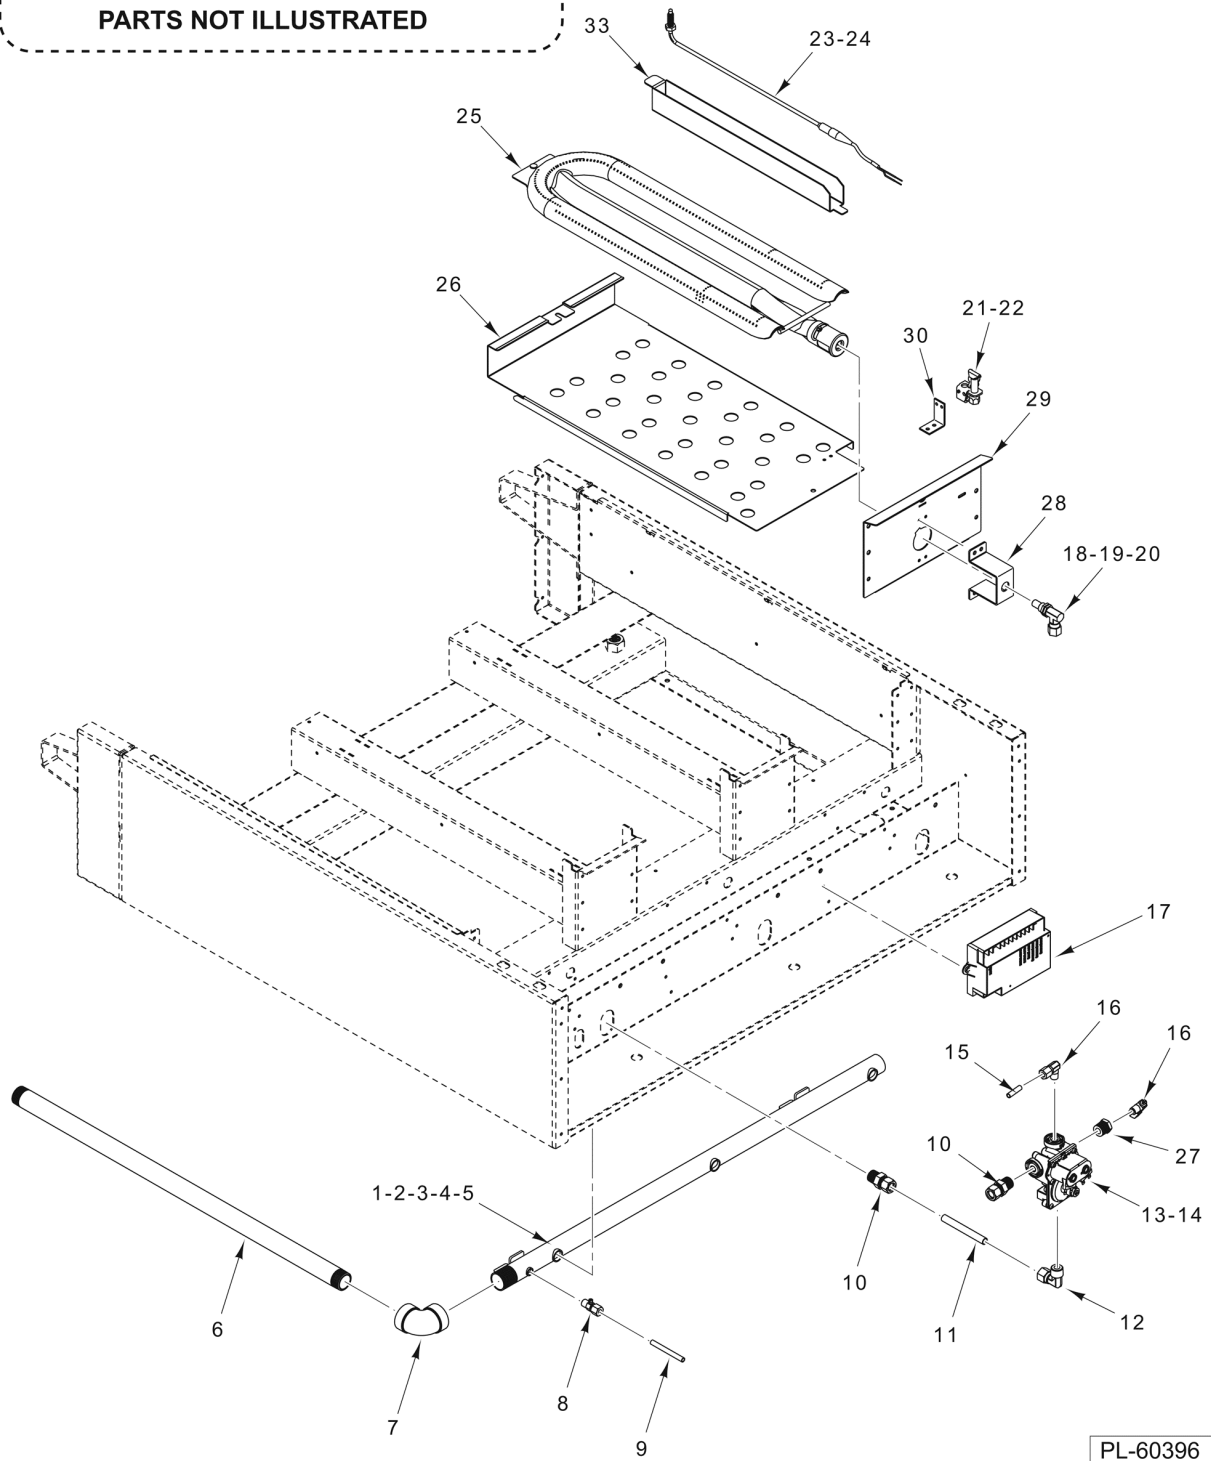

31 00-944533-00001 Harness - Wire (Main)
32 00-944533-00002 Harness - Wire (ADDON)
PARTS NOT ILLUSTRATED

GAS COMPONENTS (RADIANT)

GAS COMPONENTS (RADIANT)

ILLUS.	PART NO.	NAME OF PART	AMT.
PL-60396			
1	00-944519-0024A	Manifold (24 In.).....	1
2	00-944519-0036A	Manifold (36 In.).....	1
3	00-944519-0048A	Manifold (48 In.).....	1
4	00-944519-0060A	Manifold (60 In.).....	1
5	00-944519-0072A	Manifold (72 In.).....	1
6	00-944523	Pipe.....	1
7	00-719049	Elbow 3/4 NPT.....	1
8	00-719179	Valve - Single Pilot.....	1
9	00-944525-00001	Tubing (1/4 In.).....	1
10	00-719377	Connector - Straight 3/8 x 3/8 (Brass).....	AR
11	00-944525-00002	Tubing (3/8 In.).....	AR
12	00-719376	Elbow 3/8 x 3/8.....	AR
13	00-944391	Valve - Gas (Double Regulated) (NAT).....	AR
14	00-819298	Valve - Gas (Double Regulated) (LP).....	AR
15	00-944525-00003	Tubing (1/4 In.).....	AR
16	00-404193-00001	Valve - Pilot.....	AR
17	00-944520	Module - Ignition.....	AR
18	00-719383	Elbow 3/8 Orifice.....	AR
19	00-719951-00038	Hood - Orifice (Drill 38) (NAT).....	AR
20	00-719951-00052	Hood - Orifice (Drill 52) (LP).....	AR
21	00-498880-21N36	Pilot (NAT).....	AR
22	00-712363	Orifice - Pilot (LP).....	AR
23	00-944541	Thermocouple (K-Type, Long) (Temperature - Used with 550 Deg. Thermostat).....	AR
24	00-498432-0000A	Thermocouple (K-Type, Short) (Temperature - Used with 450 Deg. Thermostat).....	AR
25	00-719737-00005	Burner Assy.....	AR
26	00-944535	Mount - Burner.....	AR
27	00-719066	Bushing - Pipe 3/8 - 1/8.....	AR
28	00-944553	Holder - Orifice.....	AR
29	00-944552	Shield.....	AR
30	00-944543	Bracket - Pilot.....	AR
31	00-944533-00001	Harness - Wiring (Main) (24 In.).....	AR
32	00-944533-00002	Harness - Wiring (ADDON) (12 In.).....	AR
33	00-944332	Shield - Thermocouple.....	AR