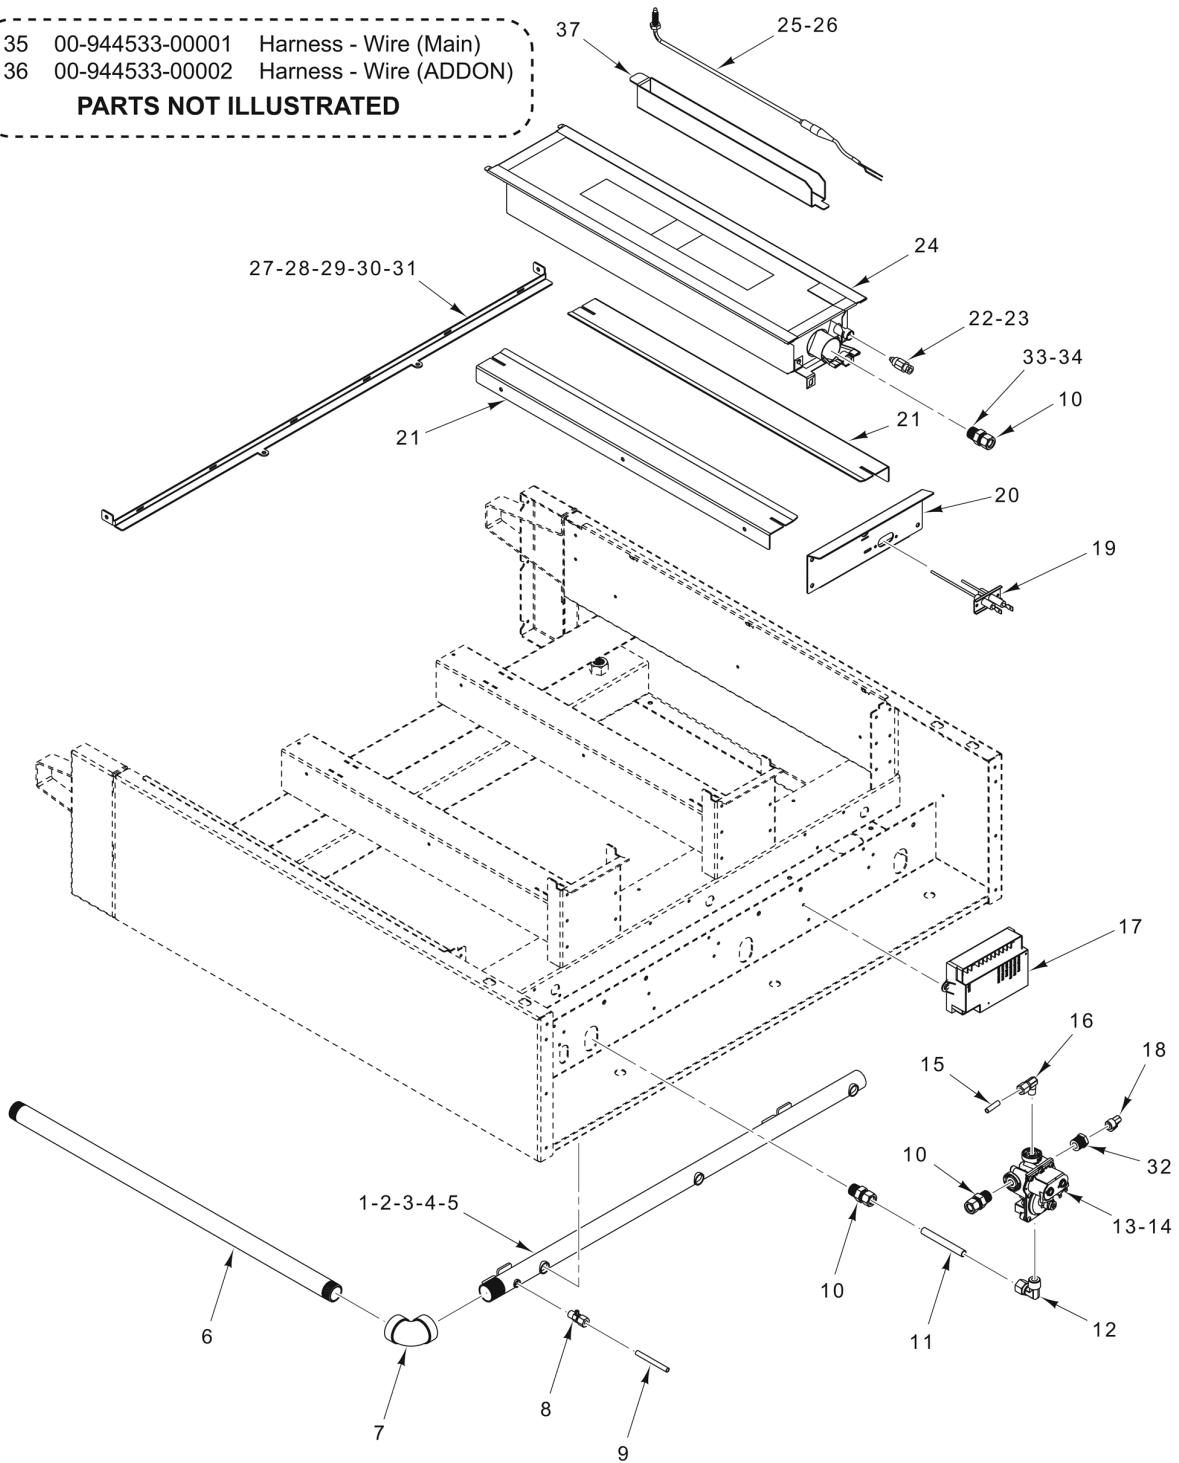

1. 35 00-944533-00001 Harness - Wire (Main)
   36 00-944533-00002 Harness - Wire (ADDON)

PARTS NOT ILLUSTRATED

PL-60397

GAS COMPONENTS (INFRARED)

GAS COMPONENTS (INFRARED)

ILLUS.	PART NO.	NAME OF PART	AMT.
PL-60397			
1	00-944519-0024A	Manifold (24 In.).....	1
2	00-944519-0036A	Manifold (36 In.).....	1
3	00-944519-0048A	Manifold (48 In.).....	1
4	00-944519-0060A	Manifold (60 In.).....	1
5	00-944519-0072A	Manifold (72 In.).....	1
6	00-944523	Pipe.....	1
7	00-719049	Elbow 3/4 NPT.....	1
8	00-719179	Valve - Single Pilot.....	1
9	00-944525-00001	Tubing (1/4 In.).....	1
10	00-719377	Connector - Straight 3/8 x 3/8 (Brass).....	AR
11	00-944525-00002	Tubing (3/8 In.).....	AR
12	00-719376	Elbow 3/8 x 3/8.....	AR
13	00-944391	Valve - Gas (Double Regulated) (NAT).....	AR
14	00-819298	Valve - Gas (Double Regulated) (LP).....	AR
15	00-944525-00003	Tubing (1/4 In.).....	AR
16	00-404193-00001	Valve - Pilot.....	AR
17	00-944520	Module - Ignition.....	AR
18	00-719156	Elbow 3/8 x 7/16.....	AR
19	00-944517	Ignitor.....	AR
20	00-944324	Shield - Burner.....	AR
21	00-944321	Support - Burner.....	AR
22	00-944548-00001	Orifice - Pilot (NAT).....	AR
23	00-944548-00002	Orifice - Pilot (LP).....	AR
24	00-944501	Burner (Infrared).....	AR
25	00-944541	Thermocouple (K-Type, Long) (Temperature - Used with 550 Deg. Thermostat).....	AR
26	00-498432-0000A	Thermocouple (K-Type, Short) (Temperature - Used with 450 Deg. Thermostat).....	AR
27	00-944331-00024	Baffle (24 In.).....	1
28	00-944331-00036	Baffle (36 In.).....	1
29	00-944331-00048	Baffle (48 In.).....	1
30	00-944331-00060	Baffle (60 In.).....	1
31	00-944331-00072	Baffle (72 In.).....	1
32	00-719066	Bushing - Pipe 3/8 -1/8.....	AR
33	00-713967-00044	NLA - Obsolete--Orifice (NAT).....	AR
34	00-713967-00054	NLA - Obsolete--Orifice (LP).....	AR
35	00-944533-00001	Harness - Wiring (Main) (24 In.).....	AR
36	00-944533-00002	Harness - Wiring (ADDON) (12 In.).....	AR
37	00-944332	Shield - Thermocouple.....	AR