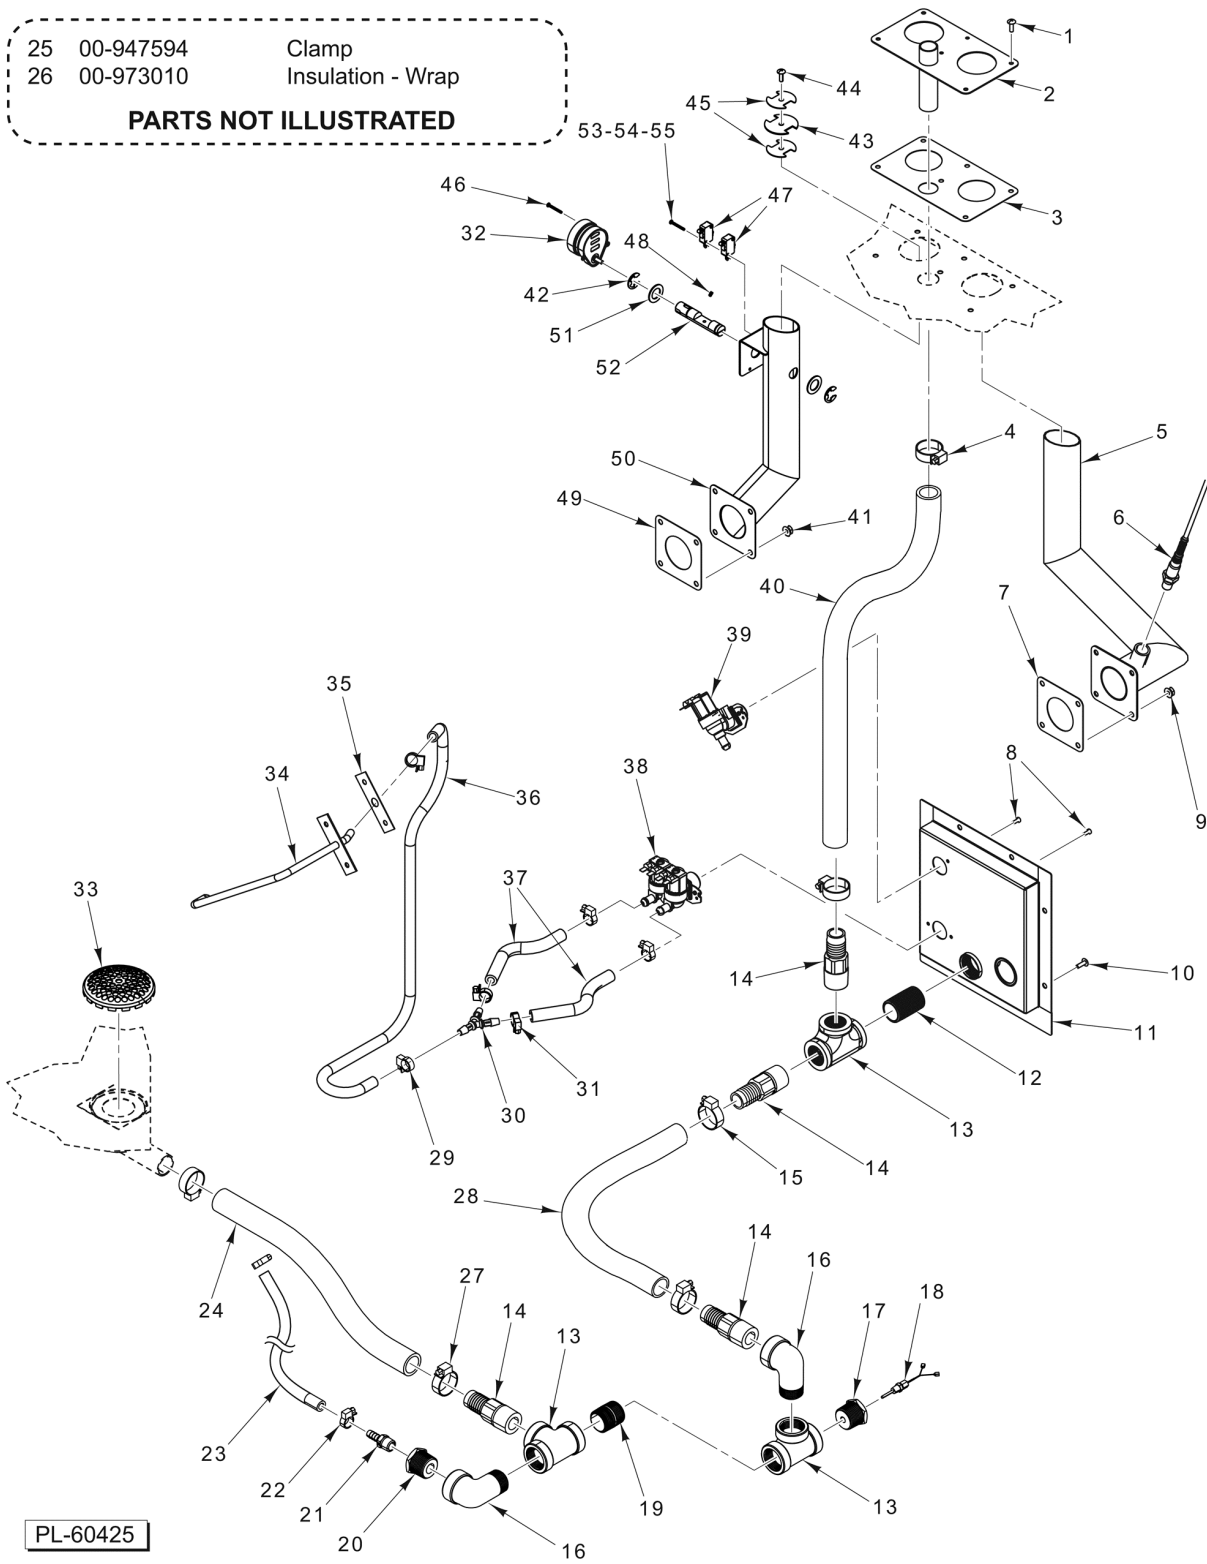

25 00-947594 Clamp
26 00-973010 Insulation - Wrap
PARTS NOT ILLUSTRATED

PIPING AND VENTING

PIPING AND VENTING

ILLUS. PL-60425	PART NO.	NAME OF PART	AMT.
1	SC-118-22	Mach. Screw 10-24 x 5/8 Phil. Truss Hd. (SST).....	6
2	00-947219	Vent Weldment.....	1
3	00-947220	Gasket - Vent.....	1
4	00-947232	Clamp - Hose.....	2
5	00-947196	Exhaust - Cavity.....	1
6	00-945837	Sensor.....	1
7	00-947169	Gasket.....	1
8	SC-122-37	Mach. Screw - M4 x 0.7 X 10mm Phil. Pan Hd. SST.....	4
9	NS-038-04	Lock Nut 1/4-20.....	4
10	00-042648	Insert - Threaded.....	AR
11	00-946838	Panel - Utility.....	1
12	00-947643	Pipe 1 x 2 (SST).....	1
13	00-947561	Tee 1 x 1 x 1 (SST).....	3
14	00-947606	Adaptor - Hose (1 In. x 1 In. I.D.) (SST).....	4
15	00-947232	Clamp - Hose.....	2
16	00-947562	Elbow (SST).....	2
17	00-973049	Reducer 1 In. to 1/8 In. (SST).....	1
18	00-973035	Probe - Temperature.....	1
19	00-947563	Pipe 1 In. (SST).....	1
20	00-947560	Bushing 1 In. to 3/8 In. (SST).....	1
21	00-947607	Adaptor - Hose (3/8 In. x 3/8 In. I.D.) (SST).....	1
22	00-947233	Clamp - Hose.....	2
23	00-947315	Tube.....	1
24	00-947641	Hose (Drain to Drain Trap).....	1
25	00-947594	Clamp.....	2
26	00-973010	Insulation (Wrap).....	1
27	00-947232	Clamp - Hose.....	2
28	00-947642	Hose (Drain Trap to Utility Panel).....	1
29	00-947233	Clamp - Hose.....	2
30	00-947172	Y-Fitting.....	1
31	00-947233	Clamp - Hose.....	4
32	00-945878	Motor.....	1
33	00-947622	Cover - Drain.....	1
34	00-945615	Nozzle.....	1
35	00-945616	Gasket - Nozzle.....	1
36	00-947314	Tube.....	1
37	00-947313	Tube.....	2
38	00-947138	Valve - Solenoid.....	1
39	00-947348	Valve - Water Fill.....	1
40	00-947669	Hose - Drain Vent.....	1
41	NS-038-04	Lock Nut 1/4-20.....	4
42	00-947386	Retaining Ring.....	2
43	00-947389	Seal - Damper (Cavity Intake).....	1
44	SC-118-22	Mach. Screw 10-24 x 5/8 Phil. Truss Hd. (SST).....	1
45	00-947388	Plate - Damper (Cavity Vent).....	2
46	00-947320	Screw 4-40 x 1/4 Phil. Pan Hd. (SST).....	1
47	00-946995	Switch.....	2
48	00-947391	Set Screw 6-32 x 1/4 Hex Hdls., Cup Pt. (SST).....	1
49	00-947169	Gasket.....	1
50	00-947381	Tube (Cavity Intake).....	1
51	00-947390	Washer.....	2
52	00-947379	Shaft - Seal (Cavity Intake).....	1
53	00-973046	Washer.....	2
54	00-947321	Nut 4-40 Hex (SST).....	4
55	00-973047	Screw 4-40 x 1 Phil. Pan Hd. (SST).....	2