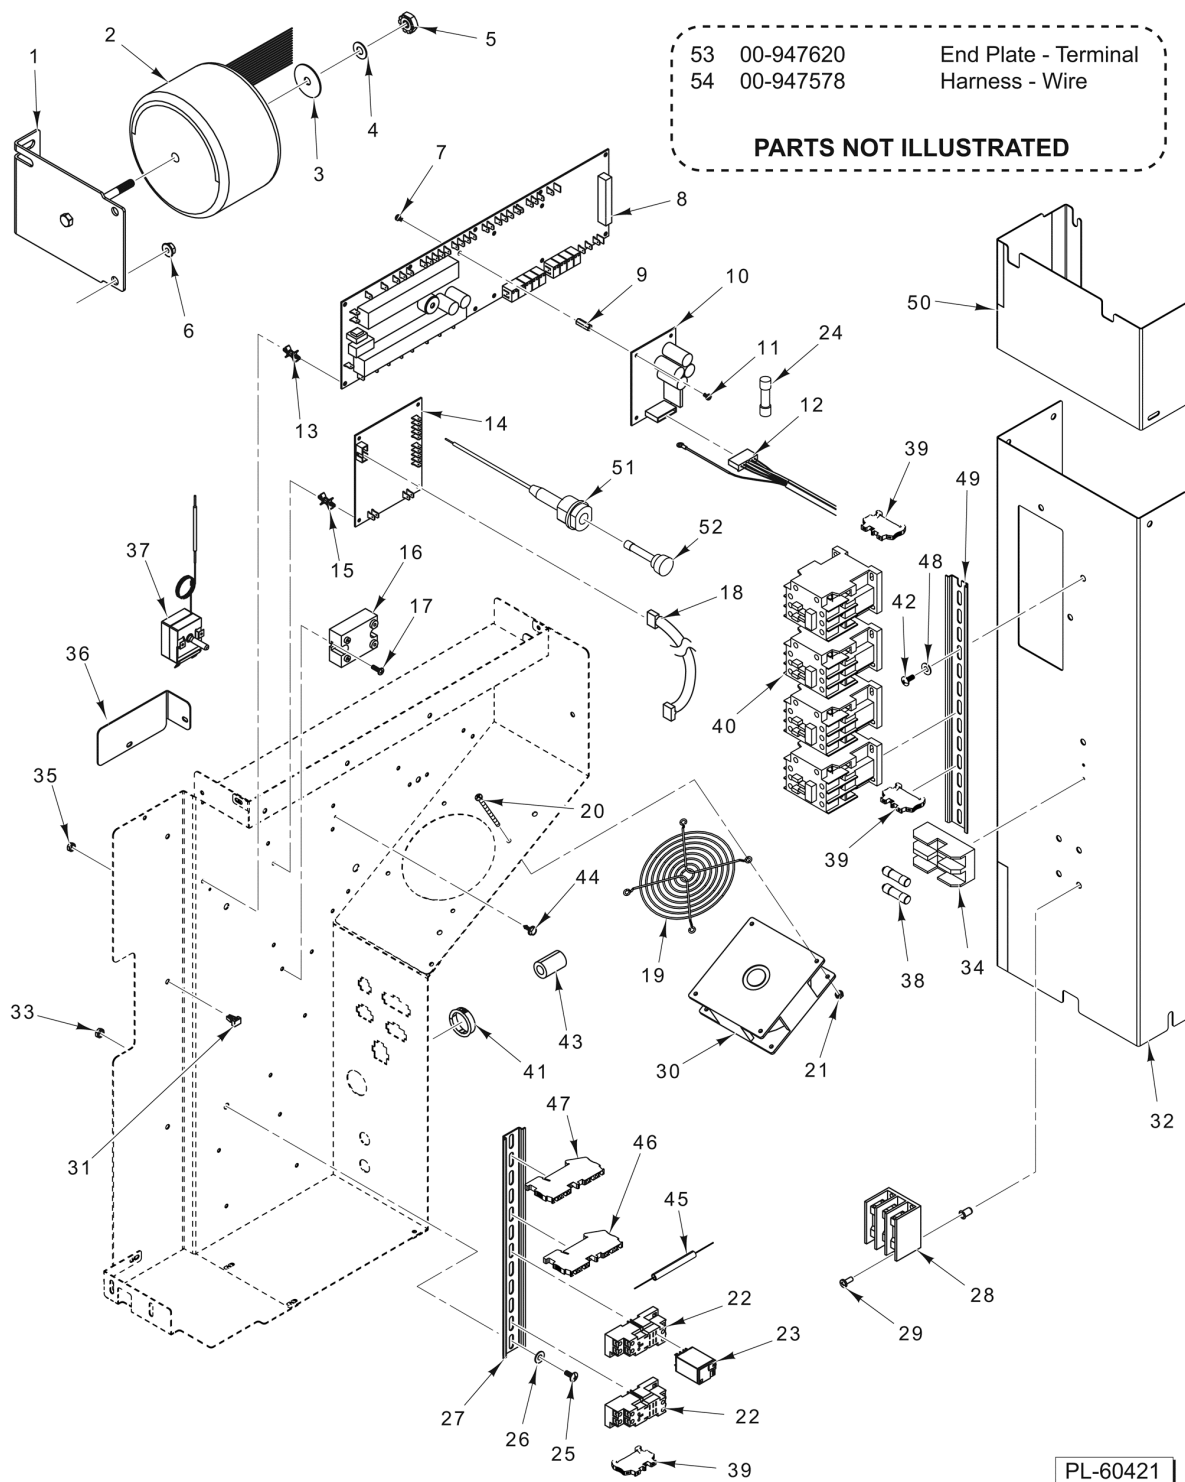

CATALOG OF REPLACEMENT PARTS

ABC7 ELECTRIC COMBI OVEN

ML-137716

Table of Contents

5	CONTROL PANEL
7	ELECTRICAL COMPONENTS
9	DOOR ASSEMBLY
11	CONVECTION MOTOR AND HEATING ELEMENTS
13	PANELS AND INSULATION
15	PIPING AND VENTING

PL-60420

CONTROL PANEL

CONTROL PANEL

ILLUS.	PART NO.	NAME OF PART	AMT.
PL-60420			
1	SC-123-76	Mach. Screw 10-24 x 1/2 Phil. Pan Hd.....	4
2	00-947556	Logo.....	1
3	00-946807	Panel - Control.....	1
4	00-947557	Knob.....	2
5	00-947631	Set Screw.....	2
6	00-947099	Switch - Rocker.....	1
7	00-946810	Panel - Backing.....	1
8	NS-038-13	Lock Nut 10-24 Hex.....	8
9	00-877966	Standoff.....	10
10	00-945684	Board - Display.....	1
11	NS-011-07	Nut 6-32 Hex (SST).....	10
12	00-947356	Nut 6-32 Hex.....	4
13	00-947221	Fan - Cooling.....	1
14	00-947266	Panel - Control Base.....	1
15	00-042648	Insert - Threaded.....	6
16	SC-118-22	Mach. Screw 10-24 x 5/8 Phil. Truss Hd. (SST).....	6
17	00-947268	Grommet.....	1
18	00-947287	Cable - Ribbon (Display Board).....	1
19	00-946882	Encoder (24 Position).....	3
20	00-947558	Knob.....	1
21	00-947393	Plate - Switch.....	1
22	00-947392	Switch - Door.....	1
23	00-947144	Bracket.....	1
24	00-973038	Spacer.....	1
25	SC-113-10	Mach. Screw 4-40 x 3/8 Phil. Pan Hd.....	2
26	NS-038-13	Lock Nut 10-24 Hex.....	2
27	NS-038-13	Lock Nut 10-24 Hex.....	2
28	00-947148	Cover - Switch.....	1
29	00-042648	Insert - Threaded.....	6
30	00-946914	Plate - Latch (Adjustable).....	1
31	00-947747	Latch - Adjustable (Curved).....	1
32	SC-118-22	Mach. Screw 10-24 x 5/8 Phil. Truss Hd. (SST).....	1
33	00-946915	Gasket.....	1
34	00-946916	Spacer.....	1
35	00-946915	Gasket.....	1
36	00-946917	Screw 10-24 x 1 Slotted Flat Hd. (SST).....	6
37	00-947559	Overlay.....	1
38	00-947632	Set Screw.....	1