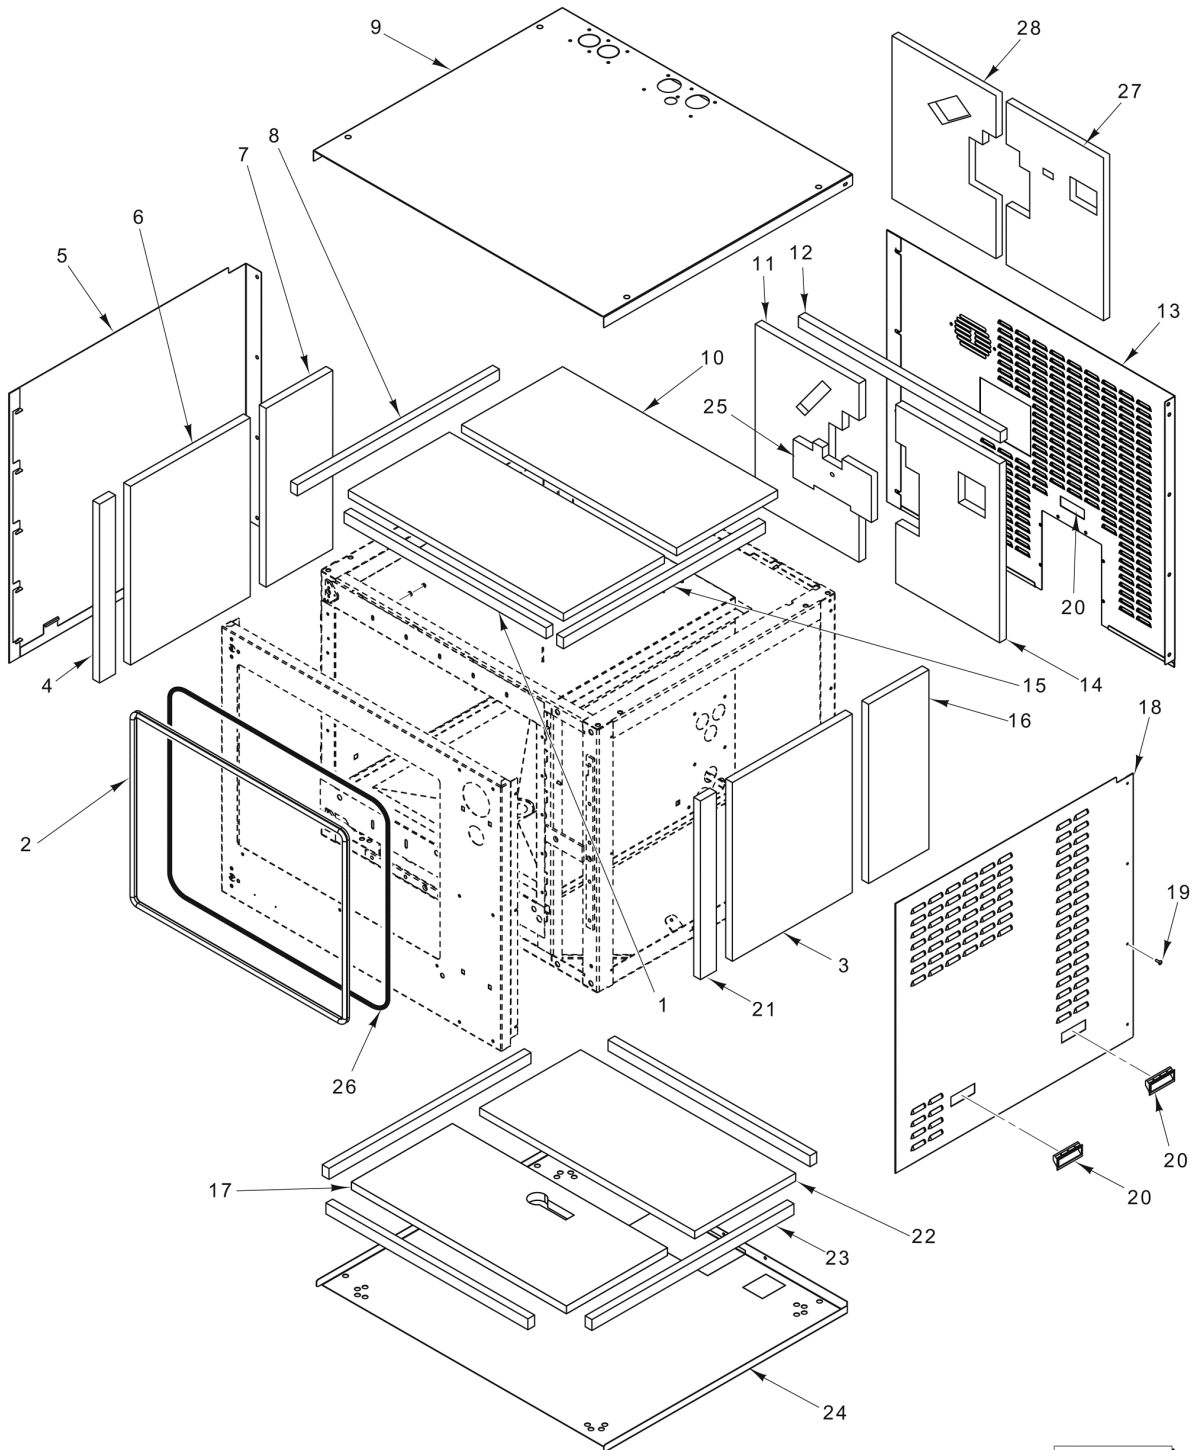

PL-60424

PANELS AND INSULATION

PANELS AND INSULATION

ILLUS. PL-60424	PART NO.	NAME OF PART	AMT.
1	00-947770-00005	Insulation.....	1
2	00-947617	Gasket - Door.....	1
3	00-947770-00003	Insulation.....	1
4	00-947770-00002	Insulation.....	1
5	00-945380	Cover - Side (Hinge).....	1
6	00-947770-00003	Insulation.....	1
7	00-947770-00004	Insulation.....	1
8	00-947770-00005	Insulation.....	1
9	00-947294	Cover - Top.....	1
10	00-947770-00007	Insulation.....	2
11	00-947770-00006	Insulation - Rear.....	1
12	00-947770-00005	Insulation.....	1
13	00-947576	Cover - Rear.....	1
14	00-947770-00008	Insulation - Rear.....	1
15	00-947770-00005	Insulation.....	1
16	00-947770-00004	Insulation.....	1
17	00-947770-00001	Insulation.....	1
18	00-973050	Cover - Side (Lock).....	1
19	SC-118-22	Mach. Screw 10-24 x 5/8 Phil. Truss Hd. (SST).....	AR
20	00-946826	Handle.....	4
21	00-947770-00002	Insulation.....	1
22	00-947770-00007	Insulation.....	1
23	00-947770-00005	Insulation.....	4
24	00-945397	Cover - Bottom.....	1
25	00-947770-00016	Insulation.....	1
26	00-947790	O-Ring (Cord).....	1
27	00-947770-00011	Insulation.....	1
28	00-947770-00009	Insulation.....	1