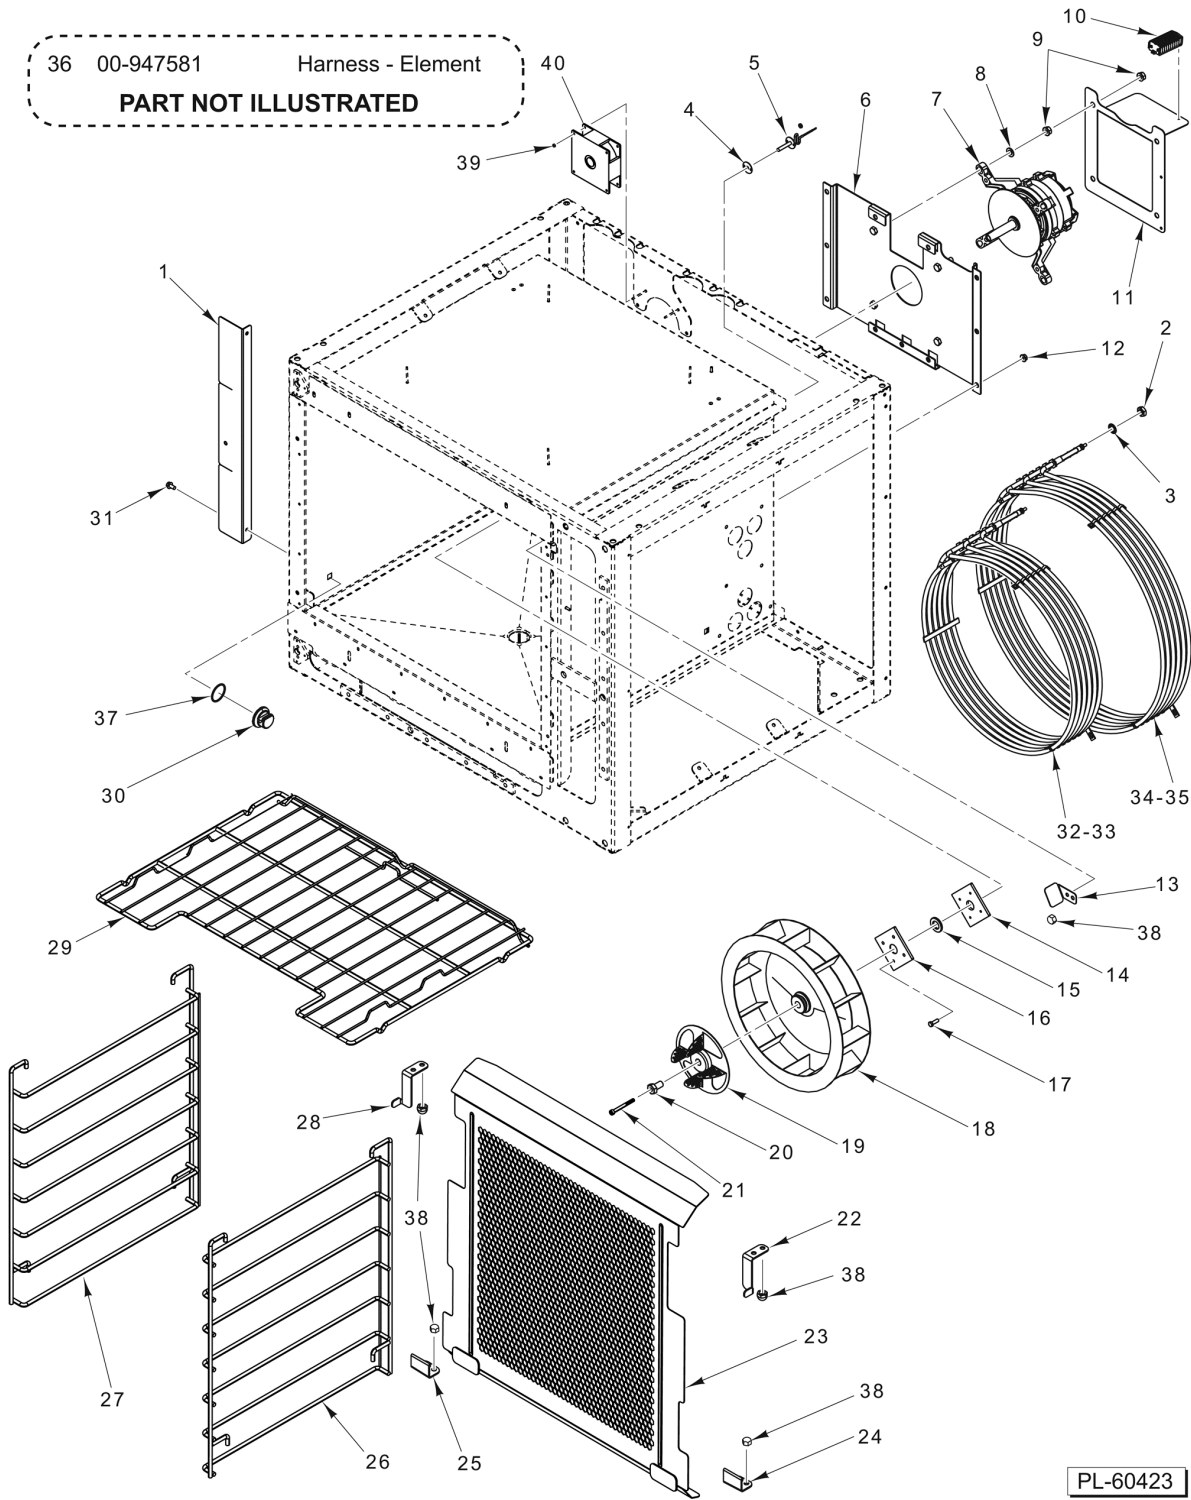

CONVECTION MOTOR AND HEATING ELEMENTS

CONVECTION MOTOR AND HEATING ELEMENTS

ILLUS. PL-60423	PART NO.	NAME OF PART	AMT.
1	00-945962	Clip - Support (Rack Guide).....	4
2	00-947794	Nut 7/16-20 Thin (Brass).....	12
3	00-947795	Lockwasher 7/16 (SST).....	12
4	00-947026	Gasket (RTD).....	1
5	00-947022	Probe - RTD.....	1
6	00-946842	Mount - Motor.....	1
7	00-947750	Motor (250 W.).....	1
8	WS-006-27	Washer (SST).....	4
9	NS-038-10	Lock Nut 3/8-16 Hex.....	8
10	00-947245	Block - Terminal.....	1
11	00-947054	Plate - Retainer.....	1
12	NS-038-04	Lock Nut 1/4-20.....	11
13	00-947087	Shield - RTD.....	1
14	00-945433	Plate - Backing (Shaft Seal).....	1
15	00-945435	Seal - Shaft.....	1
16	00-945434	Plate - Cover (Shaft Seal).....	1
17	00-947322	Screw 10-24 x 5/8 (SST).....	4
18	00-947751	Wheel - Convection Fan.....	1
19	00-945756	Atomizer - Water.....	1
20	00-947065	Bolt - Atomizer.....	1
21	00-947083	Screw M6 x 1 x 60mm.....	1
22	00-947243	Hanger (Top, Right).....	1
23	00-973001	Baffle - Fan Cavity.....	1
24	00-973079	Support - Baffle (Bottom, Right).....	1
25	00-973078	Support - Baffle (Bottom, Left).....	1
26	00-947397	Rack - Wire (RH).....	1
27	00-947396	Rack - Wire (LH).....	1
28	00-947242	Hanger (Top, Left).....	1
29	00-947595	Rack - Wire (Pan Guides and Stop).....	AR
30	00-945895	Support - Rack Guides.....	8
31	00-947112	Mach. Screw 1/4-20 1/2.....	8
32	00-945447	Element - Heating (208 V./9kW - 240 V./12kW) (Inner).....	1
33	00-947799	Element - Heating (480 V.) (12 kW) (Inner).....	1
34	00-945446	Element - Heating (208 V./9kW - 240 V./12kW) (Outer).....	1
35	00-947798	Element - Heating (480 V.) (12 kW) (Outer).....	1
36	00-947581	Harness - Element.....	1
37	00-947504	O-Ring.....	8
38	00-947192	Acorn Nut 1/4-20 (SST).....	9
39	00-947356	Nut 6-32 Hex.....	2
40	00-947221	Fan - Cooling.....	1