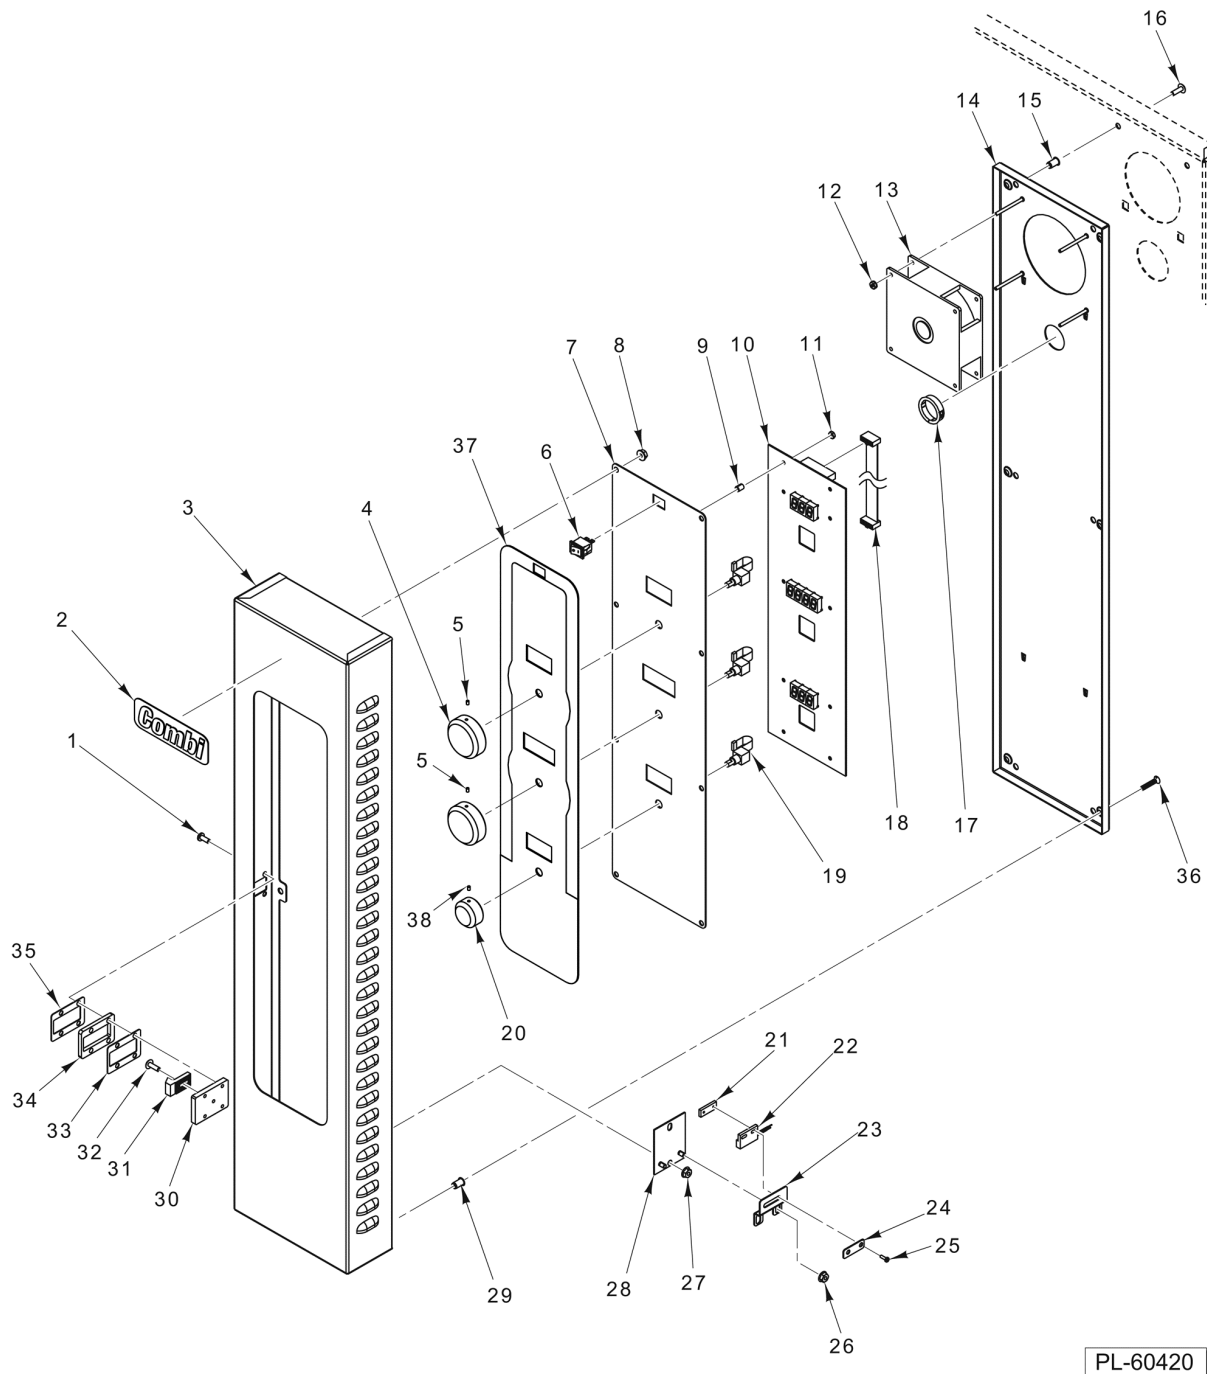

CATALOG OF REPLACEMENT PARTS

ABC7 ELECTRIC COMBI OVEN

ML-137716

Table of Contents

5	CONTROL PANEL
7	ELECTRICAL COMPONENTS
9	DOOR ASSEMBLY
11	CONVECTION MOTOR AND HEATING ELEMENTS
13	PANELS AND INSULATION
15	PIPING AND VENTING

PL-60420

CONTROL PANEL

CONTROL PANEL

ILLUS.	PART NO.	NAME OF PART	AMT.
PL-60420			
1	SC-123-76	Mach. Screw 10-24 x 1/2 Phil. Pan Hd.....	4
2	00-947556	Logo.....	1
3	00-946807	Panel - Control.....	1
4	00-947557	Knob.....	2
5	00-947631	Set Screw.....	2
6	00-947099	Switch - Rocker.....	1
7	00-946810	Panel - Backing.....	1
8	NS-038-13	Lock Nut 10-24 Hex.....	8
9	00-877966	Standoff.....	10
10	00-945684	Board - Display.....	1
11	NS-011-07	Nut 6-32 Hex (SST).....	10
12	00-947356	Nut 6-32 Hex.....	4
13	00-947221	Fan - Cooling.....	1
14	00-947266	Panel - Control Base.....	1
15	00-042648	Insert - Threaded.....	6
16	SC-118-22	Mach. Screw 10-24 x 5/8 Phil. Truss Hd. (SST).....	6
17	00-947268	Grommet.....	1
18	00-947287	Cable - Ribbon (Display Board).....	1
19	00-946882	Encoder (24 Position).....	3
20	00-947558	Knob.....	1
21	00-947393	Plate - Switch.....	1
22	00-947392	Switch - Door.....	1
23	00-947144	Bracket.....	1
24	00-973038	Spacer.....	1
25	SC-113-10	Mach. Screw 4-40 x 3/8 Phil. Pan Hd.....	2
26	NS-038-13	Lock Nut 10-24 Hex.....	2
27	NS-038-13	Lock Nut 10-24 Hex.....	2
28	00-947148	Cover - Switch.....	1
29	00-042648	Insert - Threaded.....	6
30	00-946914	Plate - Latch (Adjustable).....	1
31	00-947747	Latch - Adjustable (Curved).....	1
32	SC-118-22	Mach. Screw 10-24 x 5/8 Phil. Truss Hd. (SST).....	1
33	00-946915	Gasket.....	1
34	00-946916	Spacer.....	1
35	00-946915	Gasket.....	1
36	00-946917	Screw 10-24 x 1 Slotted Flat Hd. (SST).....	6
37	00-947559	Overlay.....	1
38	00-947632	Set Screw.....	1